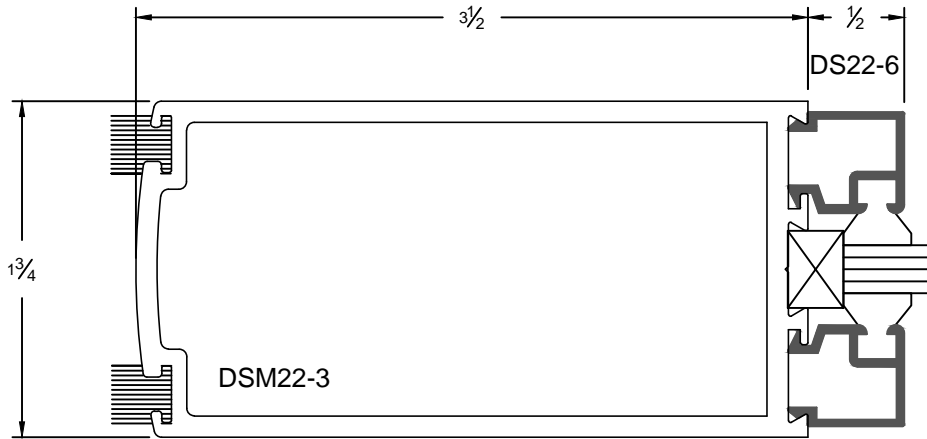

Optional Glass Stop for 1/4" or 1" Glass

Optional Muntin (9/16" up to 10")

1/4" Glass Stop & Stile

1" Glass Stop & Stile

Center Hung, Single Door

Offset Hung, Single Door

Meeting For Center / Offset Double Door

Top Rail

Bottom Rails