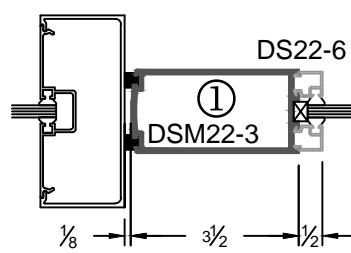

Optional Glass Stop for 1/4" or 1" Glass

Optional Muntin (9/16" up to 10")

1/4" Glass Stop & Stile

1" Glass Stop & Stile

Center Hung, Single Door

Offset Hung, Single Door

Meeting For Center / Offset Double Door

Top Rail

Bottom Rails