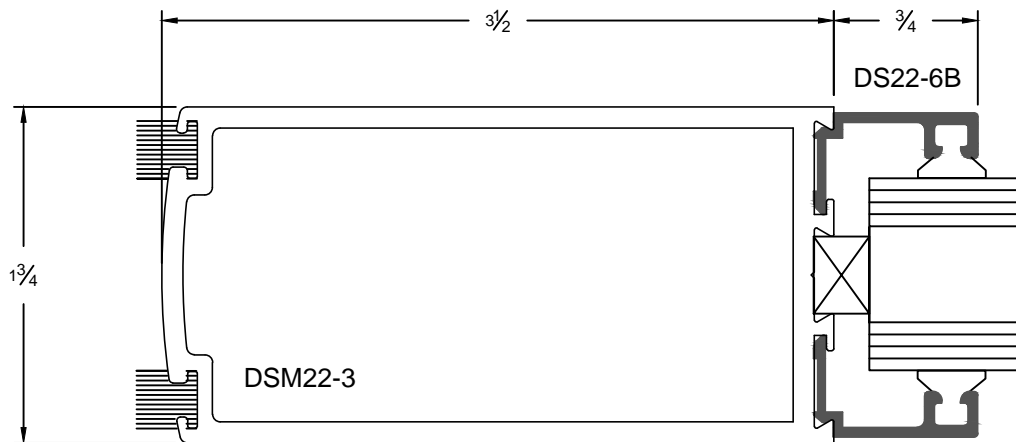

Optional Glass Stop for 1/4" or 1" Glass

Optional Muntin (9/16" up to 10")

1/4" Glass Stop & Stile

1" Glass Stop & Stile

Center Hung, Single Door

Offset Hung, Single Door

Meeting For Center / Offset Double Door

Top Rail

Bottom Rails