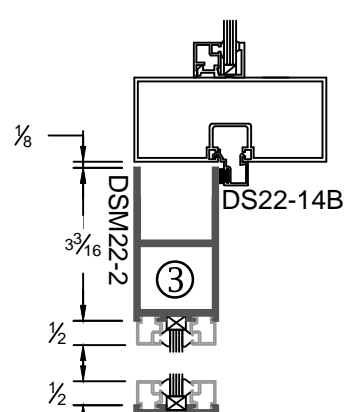

Optional Glass Stop for 1/4" or 1" Glass

Optional Muntin (9/16" up to 10")

1/4" Glass Stop & Stile

1" Glass Stop & Stile

Center Hung, Single Door

Offset Hung, Single Door

Meeting For Center / Offset Double Door

Top Rail

Bottom Rails