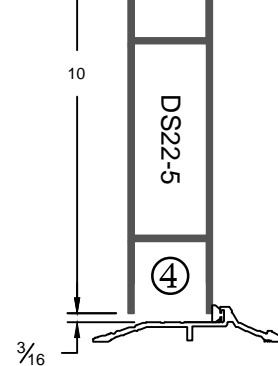

Optional Glass Stop for 1/4" or 1" Glass

Optional Muntin (9/16" up to 10")

1/4" Glass Stop & Stile

1" Glass Stop & Stile

Center Hung, Single Door

Offset Hung, Single Door

Meeting For Center / Offset Double Door

Top Rail

Bottom Rails