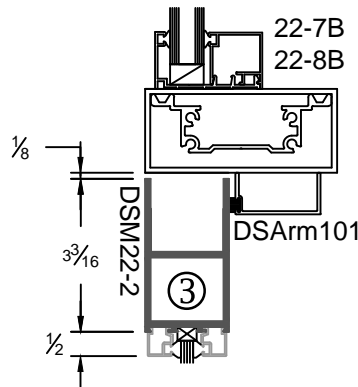

Optional Glass Stop for 1/4" or 1" Glass

Optional Muntin (9/16" up to 10")

1/4" Glass Stop & Stile

1" Glass Stop & Stile

Center Hung, Single Door

Offset Hung, Single Door

Meeting For Center / Offset Double Door

Top Rail

Bottom Rails