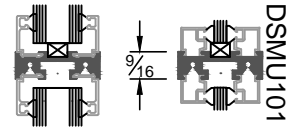

Optional Glass Stop for 1/4" or 1" Glass

Optional Muntin (9/16" up to 10")

1/4" Glass Stop & Stile

1" Glass Stop & Stile

Center Hung, Single Door

Offset Hung, Single Door

Meeting For Center / Offset Double Door

Top Rail

Bottom Rails