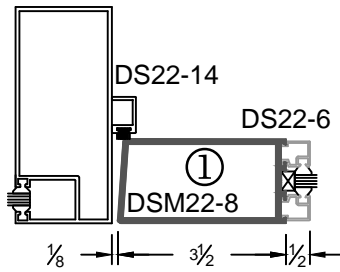

Optional Glass Stop for 1/4" or 1" Glass

Optional Muntin (9/16" up to 10")

1/4" Glass Stop & Stile

1" Glass Stop & Stile

Center Hung, Single Door

Offset Hung, Single Door

Meeting For Center / Offset Double Door

Top Rail

Bottom Rails