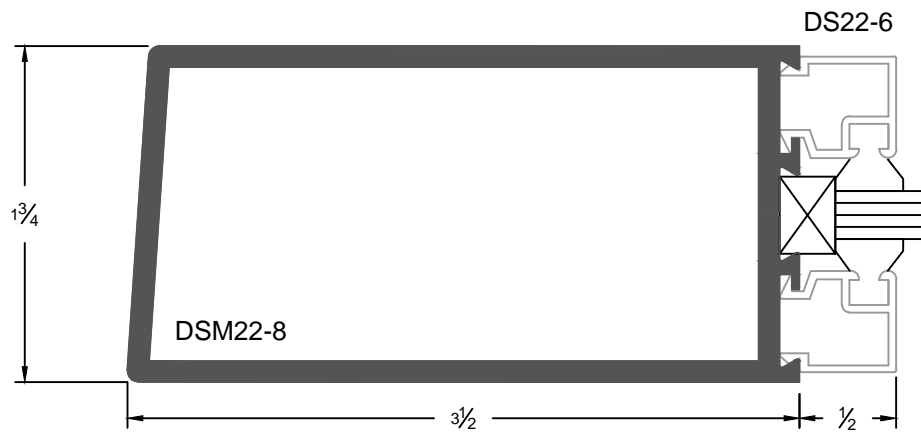

Optional Glass Stop for 1/4" or 1" Glass

Optional Muntin (9/16" up to 10")

1/4" Glass Stop & Stile

1" Glass Stop & Stile

Center Hung, Single Door

Offset Hung, Single Door

Meeting For Center / Offset Double Door

Top Rail

Bottom Rails