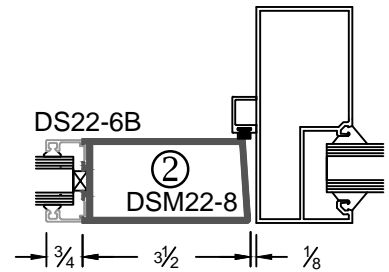

Optional Glass Stop for 1/4" or 1" Glass

Optional Muntin (9/16" up to 10")

1/4" Glass Stop & Stile

1" Glass Stop & Stile

Center Hung, Single Door

Offset Hung, Single Door

Meeting For Center / Offset Double Door

Top Rail

Bottom Rails