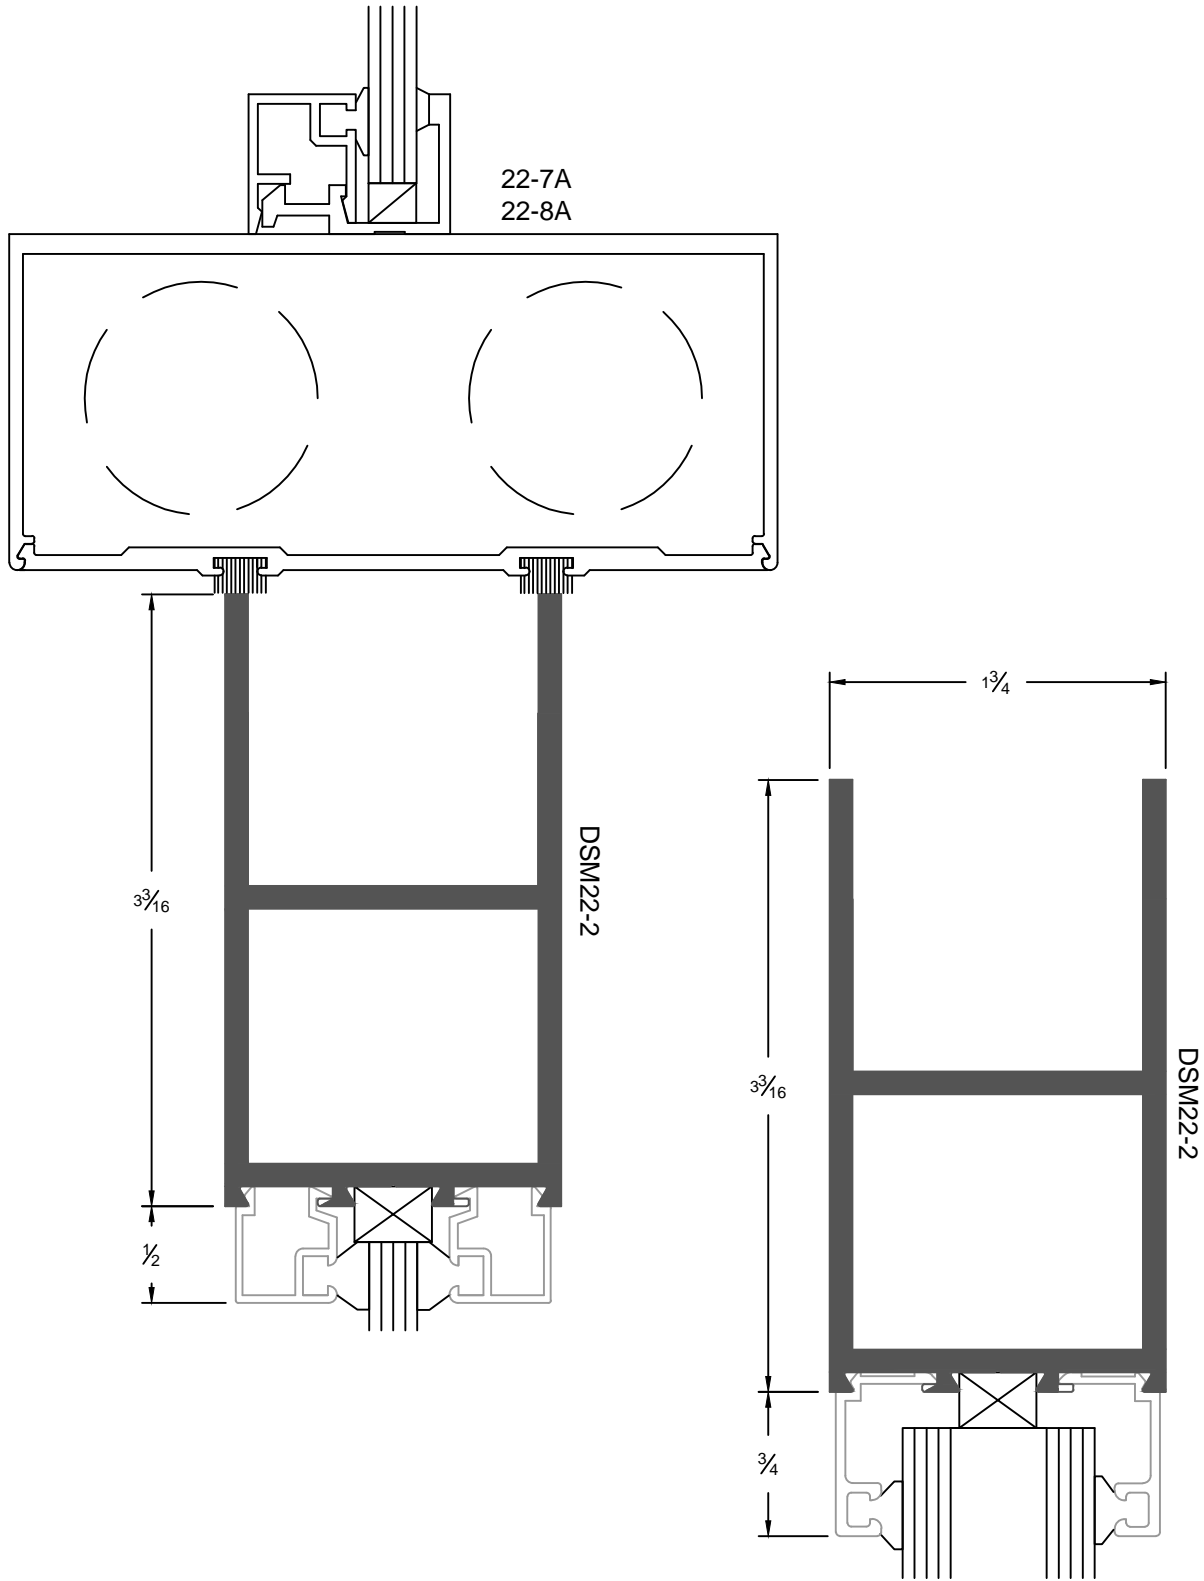

Optional Glass Stop for 1/4" or 1" Glass

Optional Muntin (9/16" up to 10")

1/4" Glass Stop & Stile

1" Glass Stop & Stile

Center Hung, Single Door

Offset Hung, Single Door

Meeting For Center / Offset Double Door

Top Rail

Bottom Rails