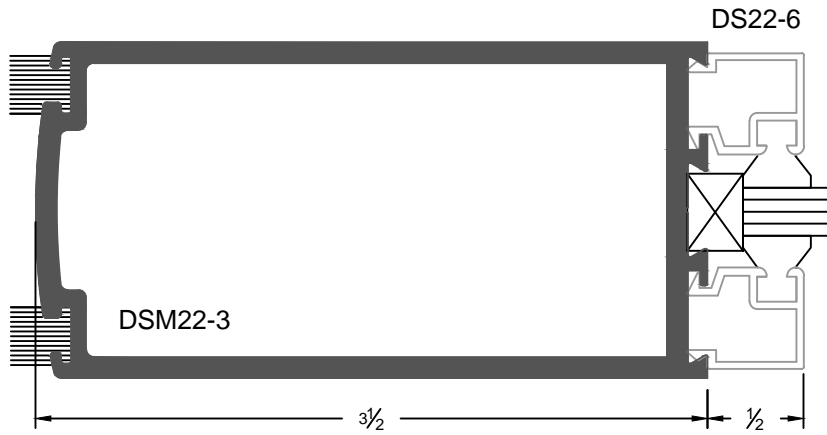

Optional Glass Stop for 1/4" or 1" Glass

Optional Muntin (9/16" up to 10")

1/4" Glass Stop & Stile

1" Glass Stop & Stile

Center Hung, Single Door

Offset Hung, Single Door

Meeting For Center / Offset Double Door

Top Rail

Bottom Rails