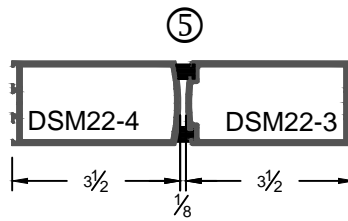

Optional Glass Stop for 1/4" or 1" Glass

Optional Muntin (9/16" up to 10")

1/4" Glass Stop & Stile

1" Glass Stop & Stile

Center Hung, Single Door

Offset Hung, Single Door

Meeting For Center / Offset Double Door

Top Rail

Bottom Rails