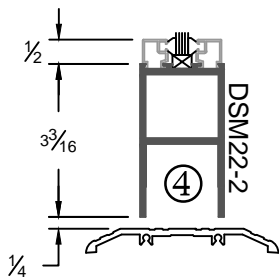

Optional Glass Stop for 1/4" or 1" Glass

Optional Muntin (9/16" up to 10")

1/4" Glass Stop & Stile

1" Glass Stop & Stile

Center Hung, Single Door

Offset Hung, Single Door

Meeting For Center / Offset Double Door

Top Rail

Bottom Rails