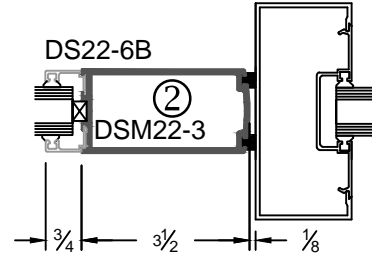

Optional Glass Stop for 1/4" or 1" Glass

Optional Muntin (9/16" up to 10")

1/4" Glass Stop & Stile

1" Glass Stop & Stile

Center Hung, Single Door

Offset Hung, Single Door

Meeting For Center / Offset Double Door

Top Rail

Bottom Rails