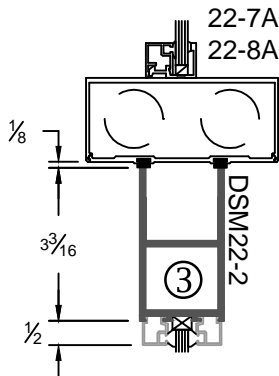

Optional Glass Stop for 1/4" or 1" Glass

Optional Muntin (9/16" up to 10")

1/4" Glass Stop & Stile

1" Glass Stop & Stile

Center Hung, Single Door

Offset Hung, Single Door

Meeting For Center / Offset Double Door

Top Rail

Bottom Rails