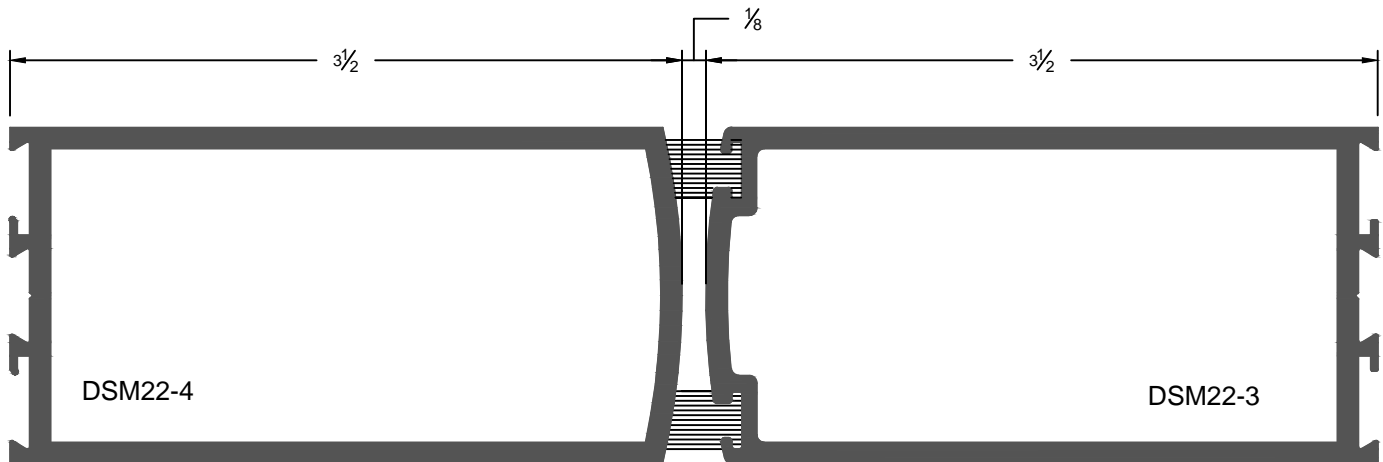

Optional Glass Stop for 1/4" or 1" Glass

Optional Muntin (9/16" up to 10")

1/4" Glass Stop & Stile

1" Glass Stop & Stile

Center Hung, Single Door

Offset Hung, Single Door

Meeting For Center / Offset Double Door

Top Rail

Bottom Rails