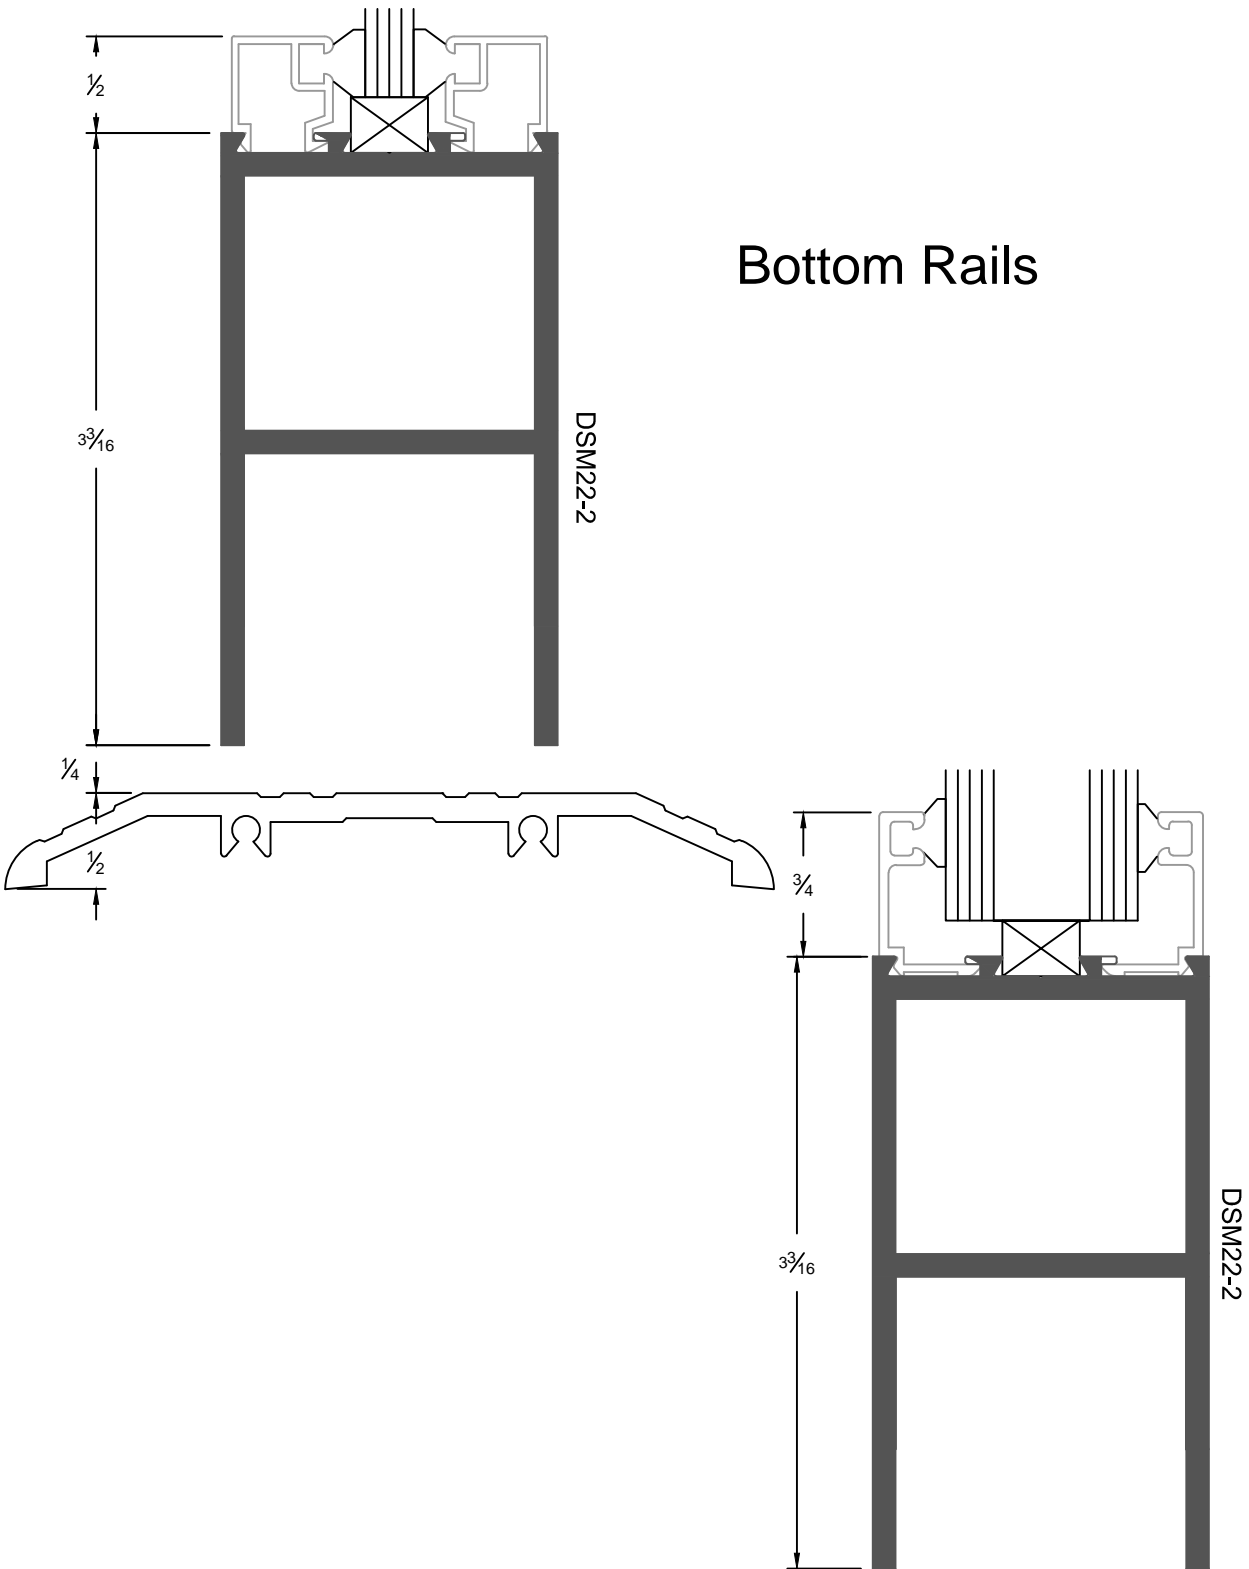

Optional Glass Stop for 1/4" or 1" Glass

Optional Muntin (9/16" up to 10")

1/4" Glass Stop & Stile

1" Glass Stop & Stile

Center Hung, Single Door

Offset Hung, Single Door

Meeting For Center / Offset Double Door

Top Rail

Bottom Rails