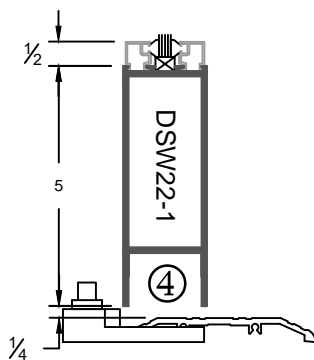

Optional Glass Stop for 1/4" or 1" Glass

Optional Muntin (9/16" up to 10")

1/4" Glass Stop & Stile

1" Glass Stop & Stile

Center Hung, Single Door

Offset Hung, Single Door

Meeting For Center / Offset Double Door

Top Rail

Bottom Rails