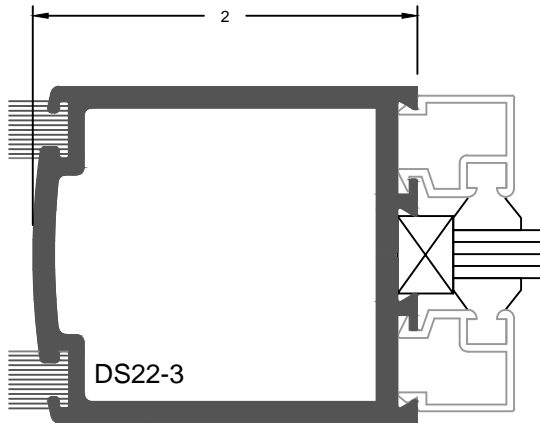

1/4" Glass Stop & Stile

1" Glass Stop & Stile

Center Hung, Single Door

Offset Hung, Single Door

Meeting For Center / Offset Door
(Double Mohair)

Meeting For Center / Offset Door
(Single Mohair)

Top Rail

Bottom Rails

**Joint of Door Stile
& 2" Top Rail**
(Double Mohair)

**Joint of Door Stile
& 10" Bottom Rail**

**Joint of Door Stile
& 2" Top Rail**
(Single Mohair)

**Joint of Door Stile
& 10" Bottom Rail**