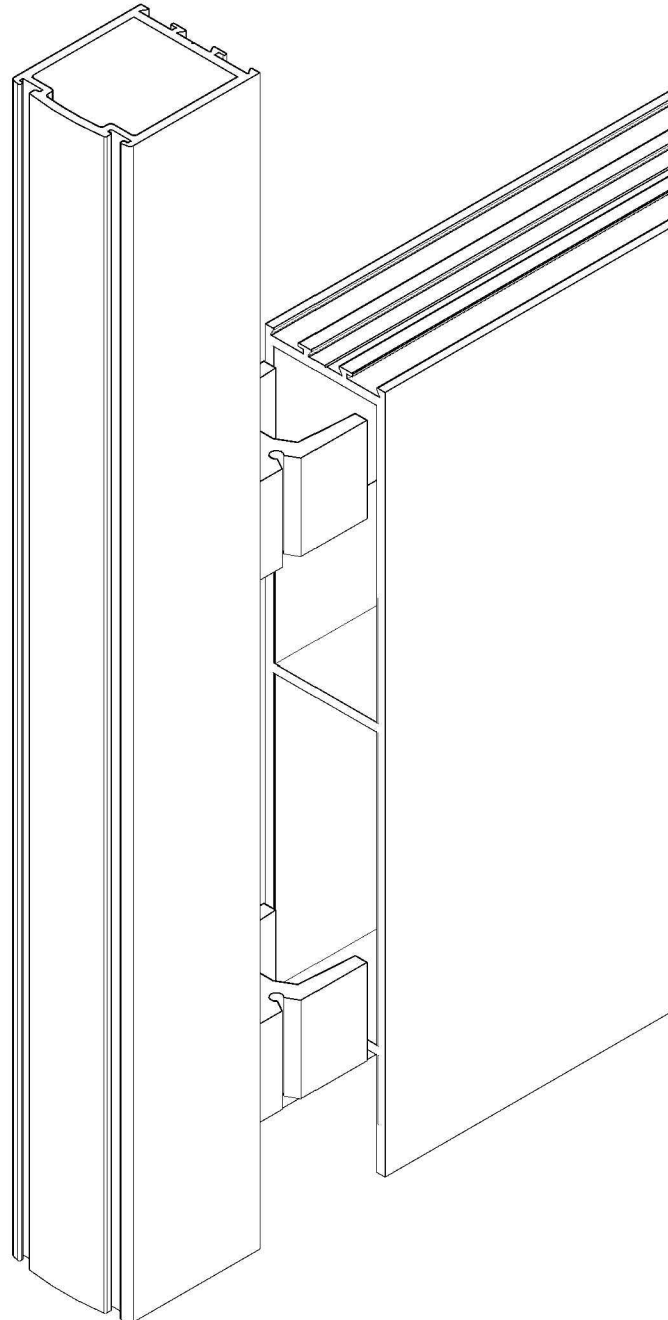

1/4" Glass Stop & Stile

1" Glass Stop & Stile

Center Hung, Single Door

Offset Hung, Single Door

Meeting For Center / Offset Door
(Double Mohair)

Meeting For Center / Offset Door
(Single Mohair)

Top Rail

Bottom Rails

**Joint of Door Stile
& 2" Top Rail**
(Double Mohair)

**Joint of Door Stile
& 10" Bottom Rail**

**Joint of Door Stile
& 2" Top Rail**
(Single Mohair)

**Joint of Door Stile
& 10" Bottom Rail**