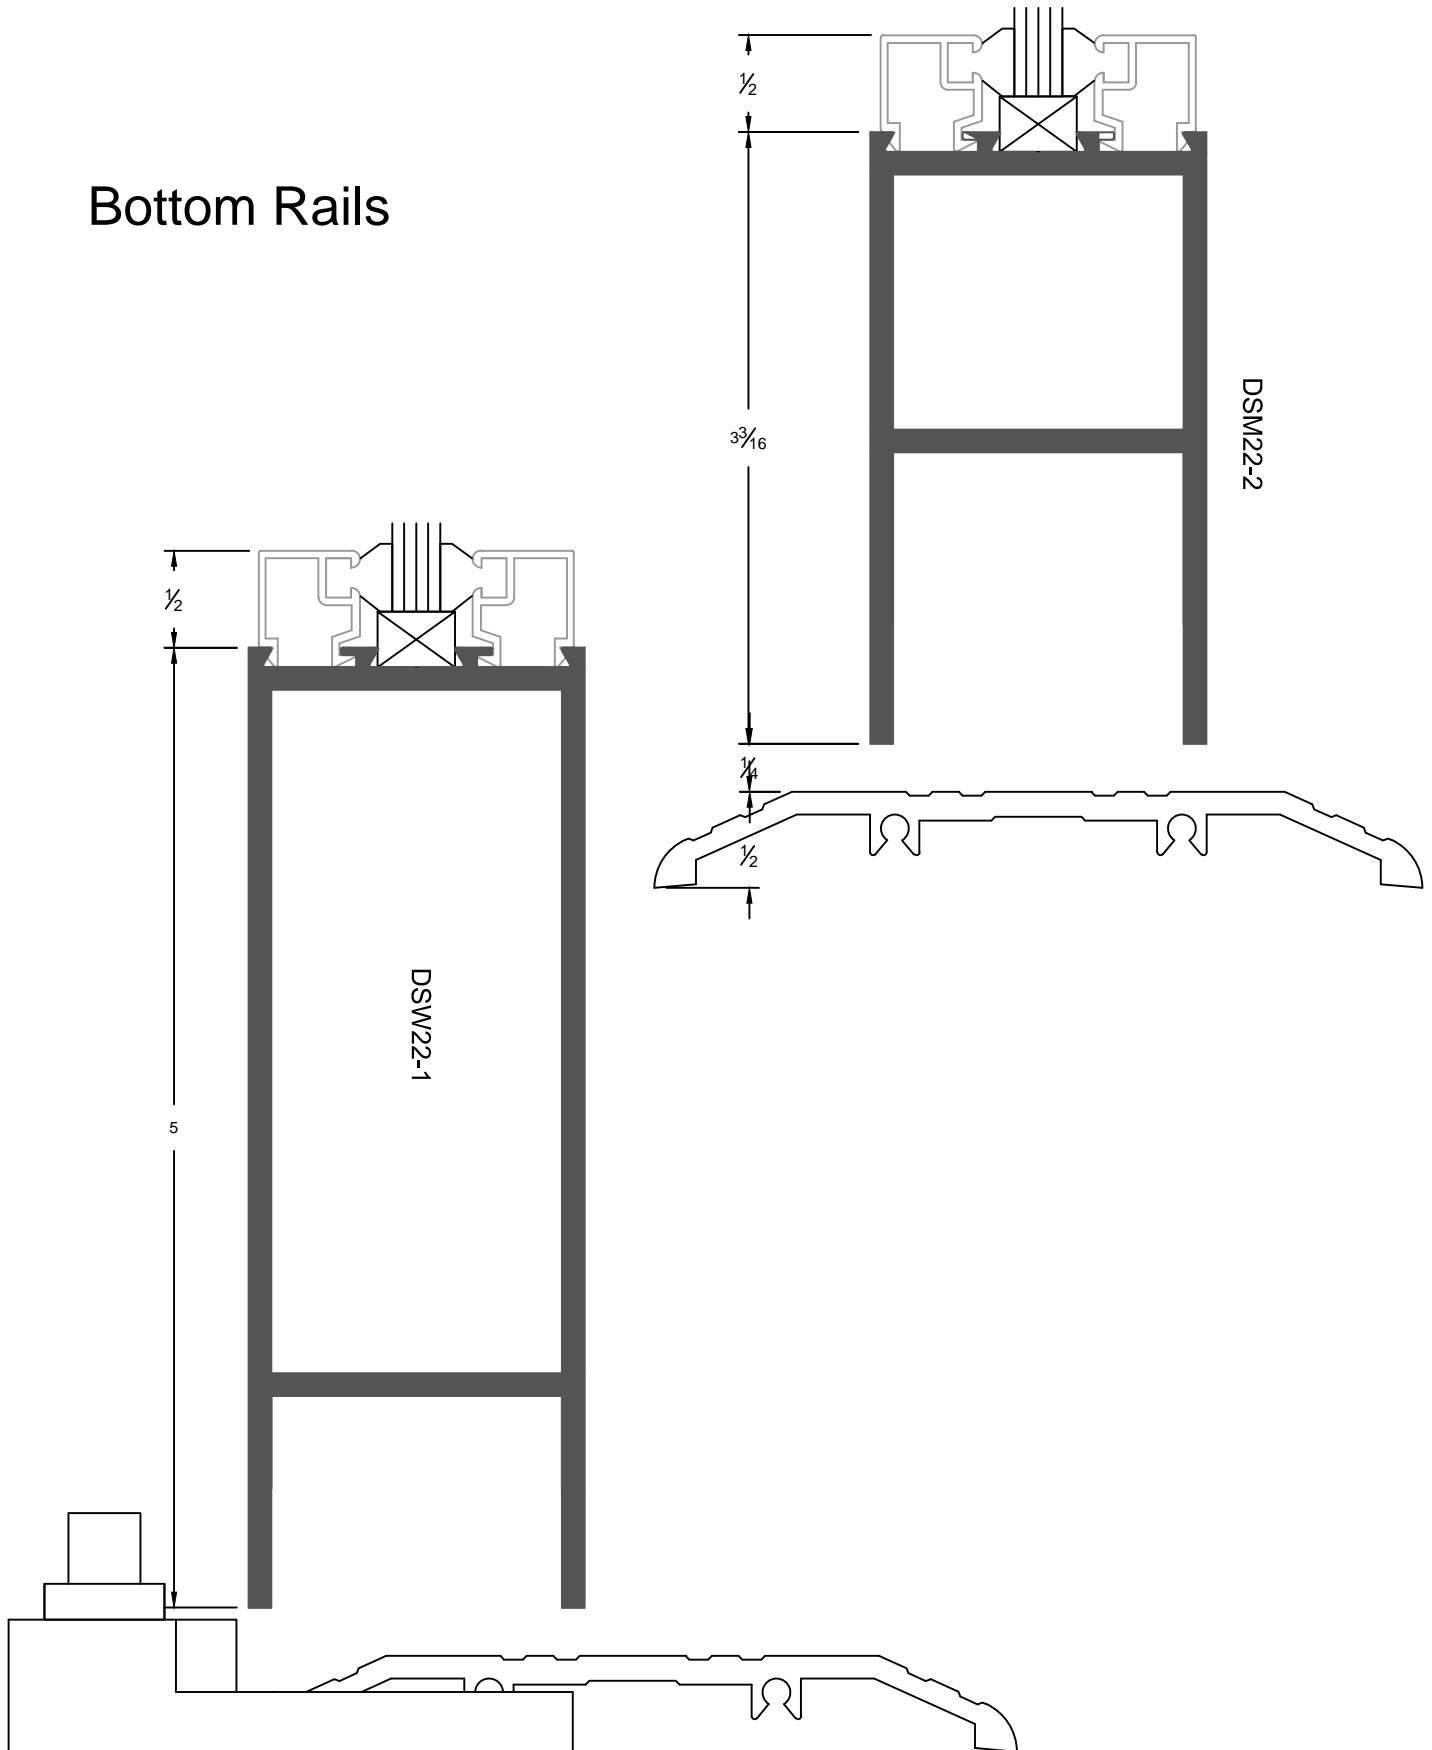

1/4" Glass Stop & Stile

1" Glass Stop & Stile

Center Hung, Single Door

Offset Hung, Single Door

Meeting For Center / Offset Door
(Double Mohair)

Meeting For Center / Offset Door
(Single Mohair)

Top Rail

Bottom Rails

**Joint of Door Stile
& 2" Top Rail**
(Double Mohair)

**Joint of Door Stile
& 10" Bottom Rail**

**Joint of Door Stile
& 2" Top Rail**
(Single Mohair)

**Joint of Door Stile
& 10" Bottom Rail**