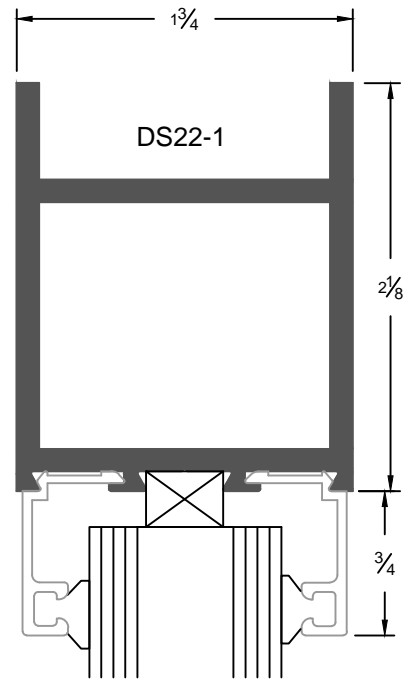

1/4" Glass Stop & Stile

1" Glass Stop & Stile

Center Hung, Single Door

Offset Hung, Single Door

Meeting For Center / Offset Door
(Double Mohair)

Meeting For Center / Offset Door
(Single Mohair)

Top Rail

Bottom Rails

**Joint of Door Stile
& 2" Top Rail**
(Double Mohair)

**Joint of Door Stile
& 10" Bottom Rail**

**Joint of Door Stile
& 2" Top Rail**
(Single Mohair)

**Joint of Door Stile
& 10" Bottom Rail**