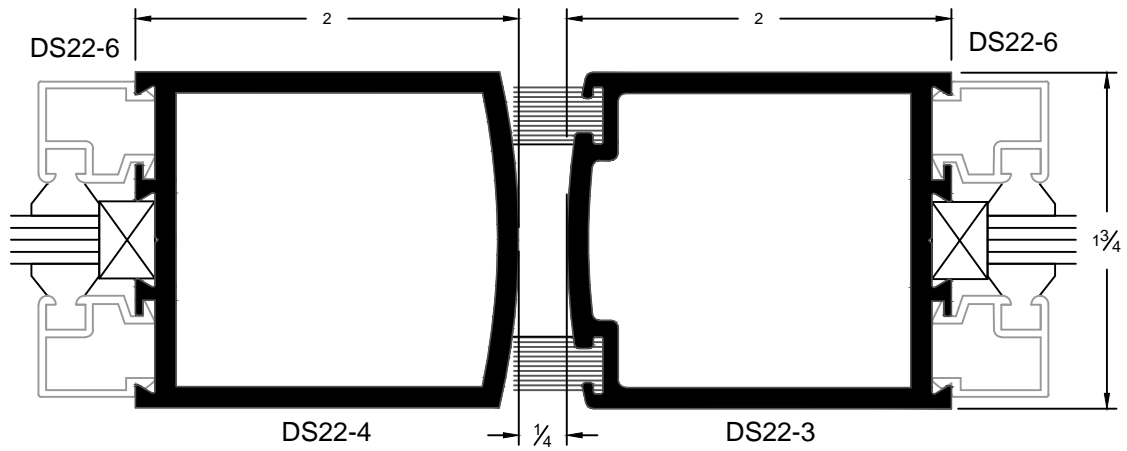

1/4" Glass Stop & Stile

1" Glass Stop & Stile

Center Hung, Single Door

Offset Hung, Single Door

Meeting For Center / Offset Door
(Double Mohair)

Meeting For Center / Offset Door
(Single Mohair)

Top Rail

Bottom Rails

**Joint of Door Stile
& 2" Top Rail**
(Double Mohair)

**Joint of Door Stile
& 10" Bottom Rail**

**Joint of Door Stile
& 2" Top Rail**
(Single Mohair)

**Joint of Door Stile
& 10" Bottom Rail**