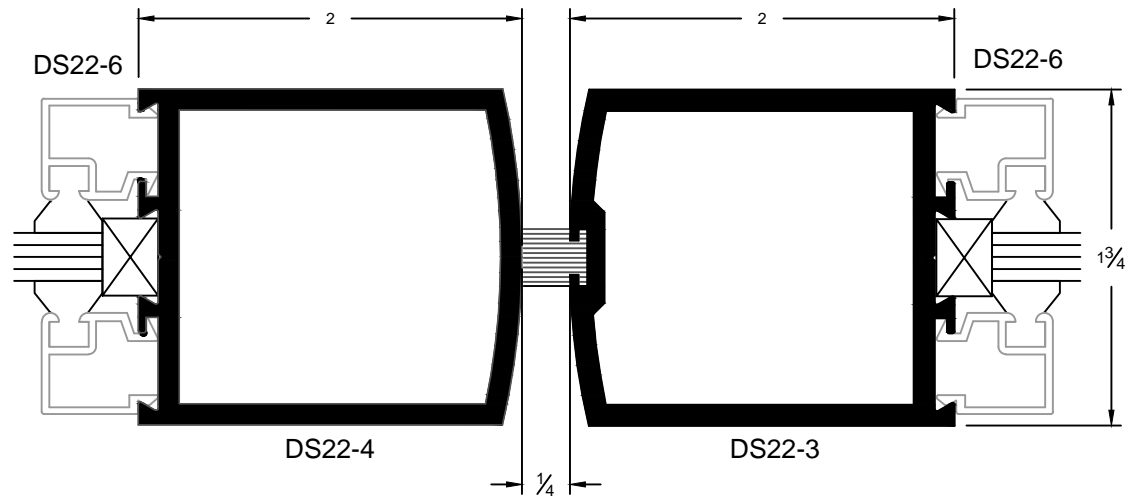

1/4" Glass Stop & Stile

1" Glass Stop & Stile

Center Hung, Single Door

Offset Hung, Single Door

Meeting For Center / Offset Door
(Double Mohair)

Meeting For Center / Offset Door
(Single Mohair)

Top Rail

Bottom Rails

**Joint of Door Stile
& 2" Top Rail**
(Double Mohair)

**Joint of Door Stile
& 10" Bottom Rail**

**Joint of Door Stile
& 2" Top Rail**
(Single Mohair)

**Joint of Door Stile
& 10" Bottom Rail**