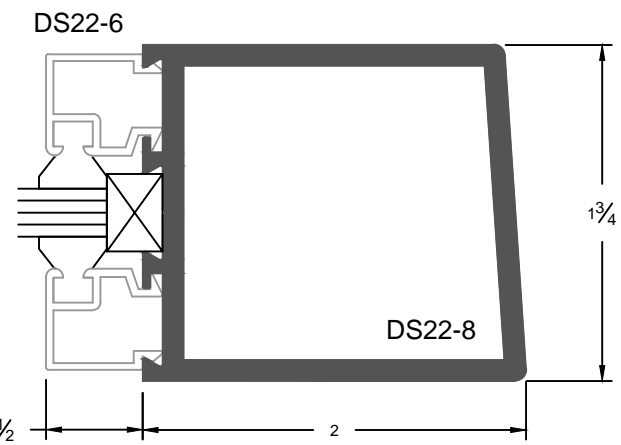

1/4" Glass Stop & Stile

1" Glass Stop & Stile

Center Hung, Single Door

Offset Hung, Single Door

Meeting For Center / Offset Door
(Double Mohair)

Meeting For Center / Offset Door
(Single Mohair)

Top Rail

Bottom Rails

**Joint of Door Stile
& 2" Top Rail**
(Double Mohair)

**Joint of Door Stile
& 10" Bottom Rail**

**Joint of Door Stile
& 2" Top Rail**
(Single Mohair)

**Joint of Door Stile
& 10" Bottom Rail**