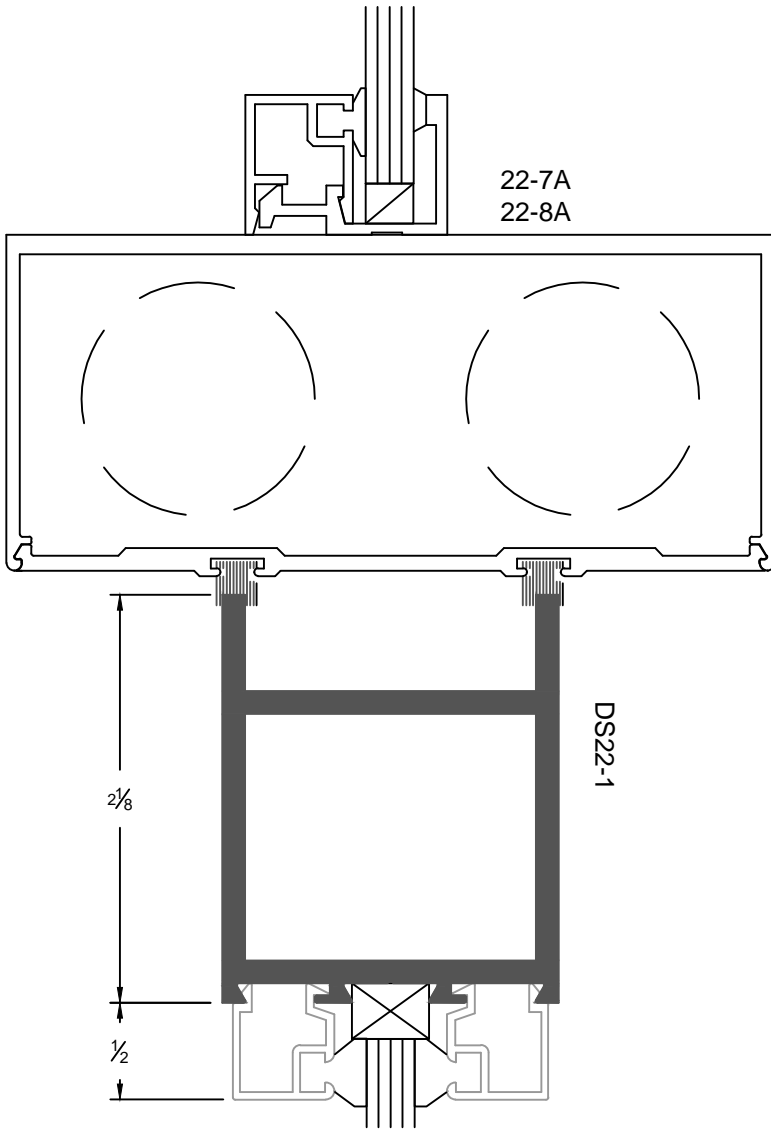

1/4" Glass Stop & Stile

1" Glass Stop & Stile

Center Hung, Single Door

Offset Hung, Single Door

Meeting For Center / Offset Door
(Double Mohair)

Meeting For Center / Offset Door
(Single Mohair)

Top Rail

Bottom Rails

**Joint of Door Stile
& 2" Top Rail**
(Double Mohair)

**Joint of Door Stile
& 10" Bottom Rail**

**Joint of Door Stile
& 2" Top Rail**
(Single Mohair)

**Joint of Door Stile
& 10" Bottom Rail**