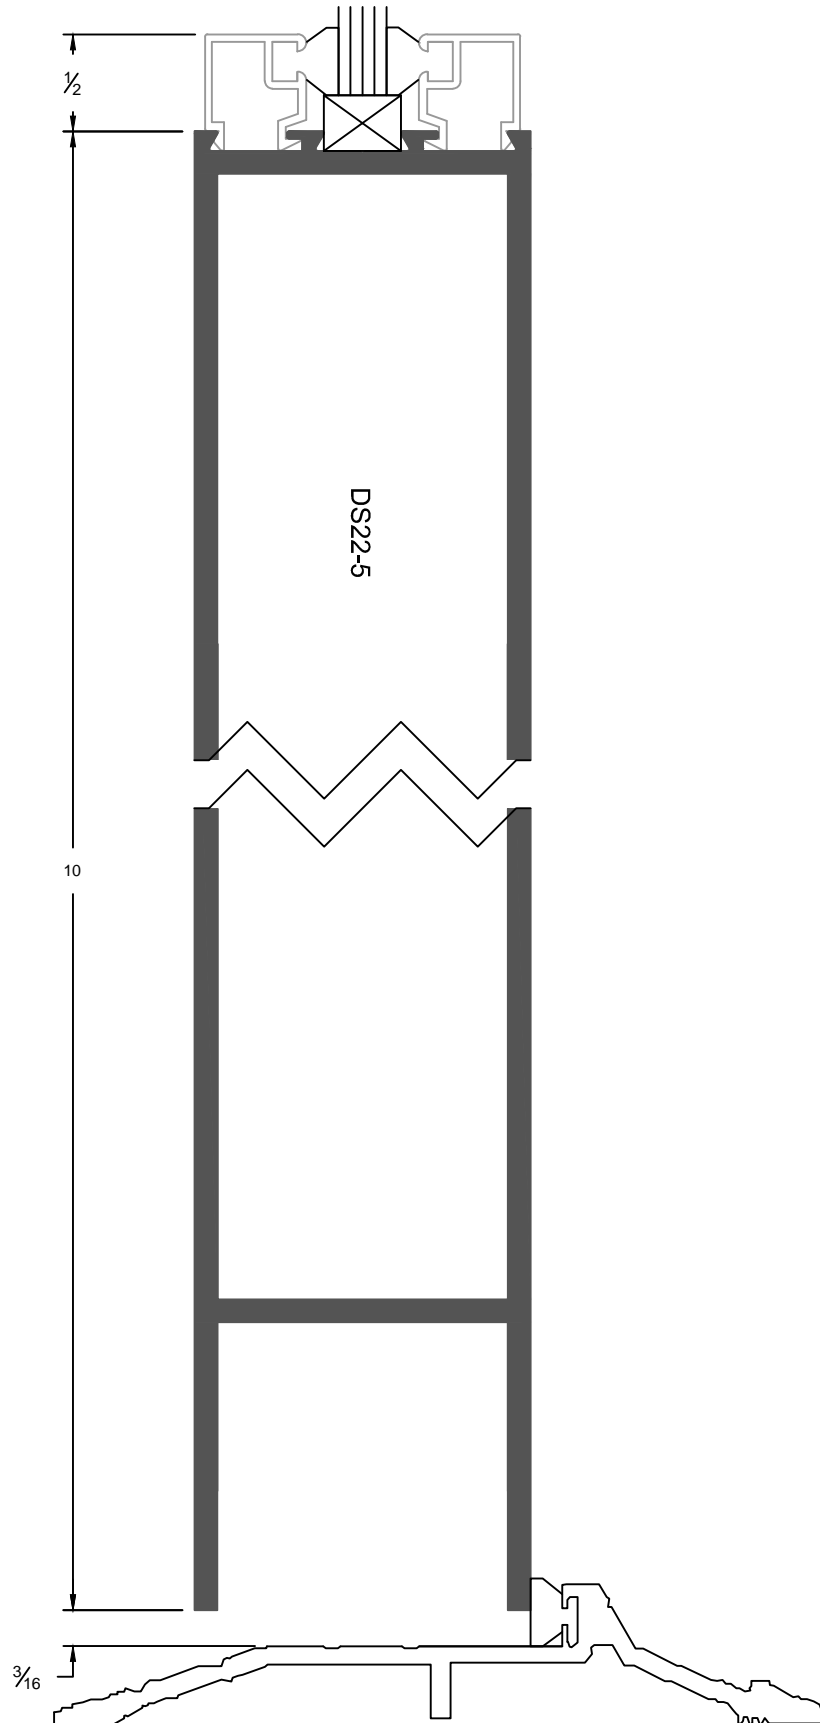

1/4" Glass Stop & Stile

1" Glass Stop & Stile

Center Hung, Single Door

Offset Hung, Single Door

Meeting For Center / Offset Door
(Double Mohair)

Meeting For Center / Offset Door
(Single Mohair)

Top Rail

Bottom Rails

**Joint of Door Stile
& 2" Top Rail**
(Double Mohair)

**Joint of Door Stile
& 10" Bottom Rail**

**Joint of Door Stile
& 2" Top Rail**
(Single Mohair)

**Joint of Door Stile
& 10" Bottom Rail**