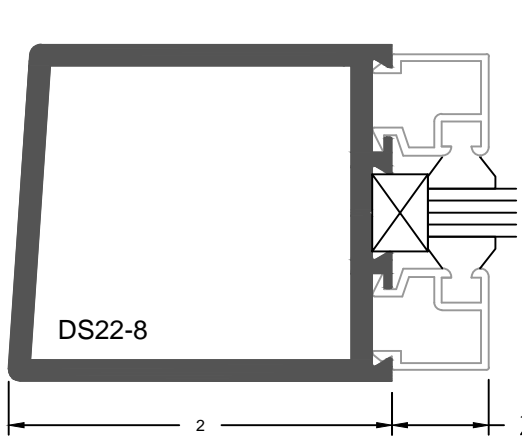

1/4" Glass Stop & Stile

1" Glass Stop & Stile

Center Hung, Single Door

Offset Hung, Single Door

Meeting For Center / Offset Door
(Double Mohair)

Meeting For Center / Offset Door
(Single Mohair)

Top Rail

Bottom Rails

**Joint of Door Stile
& 2" Top Rail**
(Double Mohair)

**Joint of Door Stile
& 10" Bottom Rail**

**Joint of Door Stile
& 2" Top Rail**
(Single Mohair)

**Joint of Door Stile
& 10" Bottom Rail**