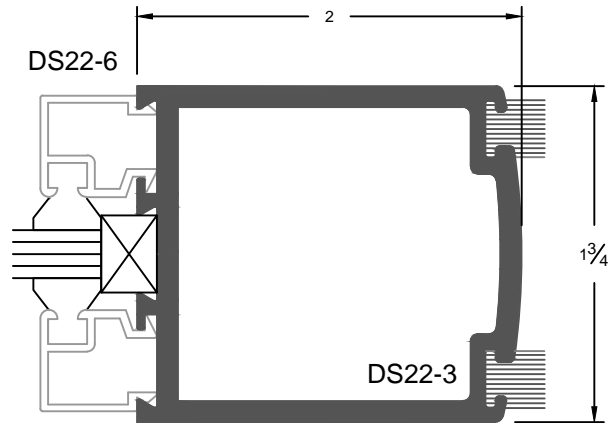

1/4" Glass Stop & Stile

1" Glass Stop & Stile

Center Hung, Single Door

Offset Hung, Single Door

Meeting For Center / Offset Door
(Double Mohair)

Meeting For Center / Offset Door
(Single Mohair)

Top Rail

Bottom Rails

**Joint of Door Stile
& 2" Top Rail**
(Double Mohair)

**Joint of Door Stile
& 10" Bottom Rail**

**Joint of Door Stile
& 2" Top Rail**
(Single Mohair)

**Joint of Door Stile
& 10" Bottom Rail**