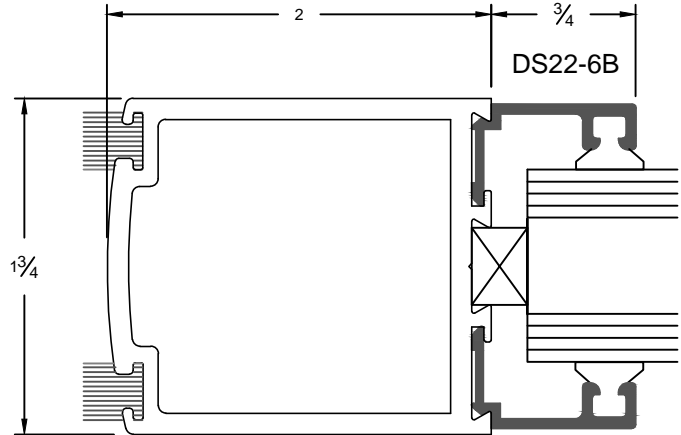

1/4" Glass Stop & Stile

1" Glass Stop & Stile

Center Hung, Single Door

Offset Hung, Single Door

Meeting For Center / Offset Door
(Double Mohair)

Meeting For Center / Offset Door
(Single Mohair)

Top Rail

Bottom Rails

**Joint of Door Stile
& 2" Top Rail**
(Double Mohair)

**Joint of Door Stile
& 10" Bottom Rail**

**Joint of Door Stile
& 2" Top Rail**
(Single Mohair)

**Joint of Door Stile
& 10" Bottom Rail**