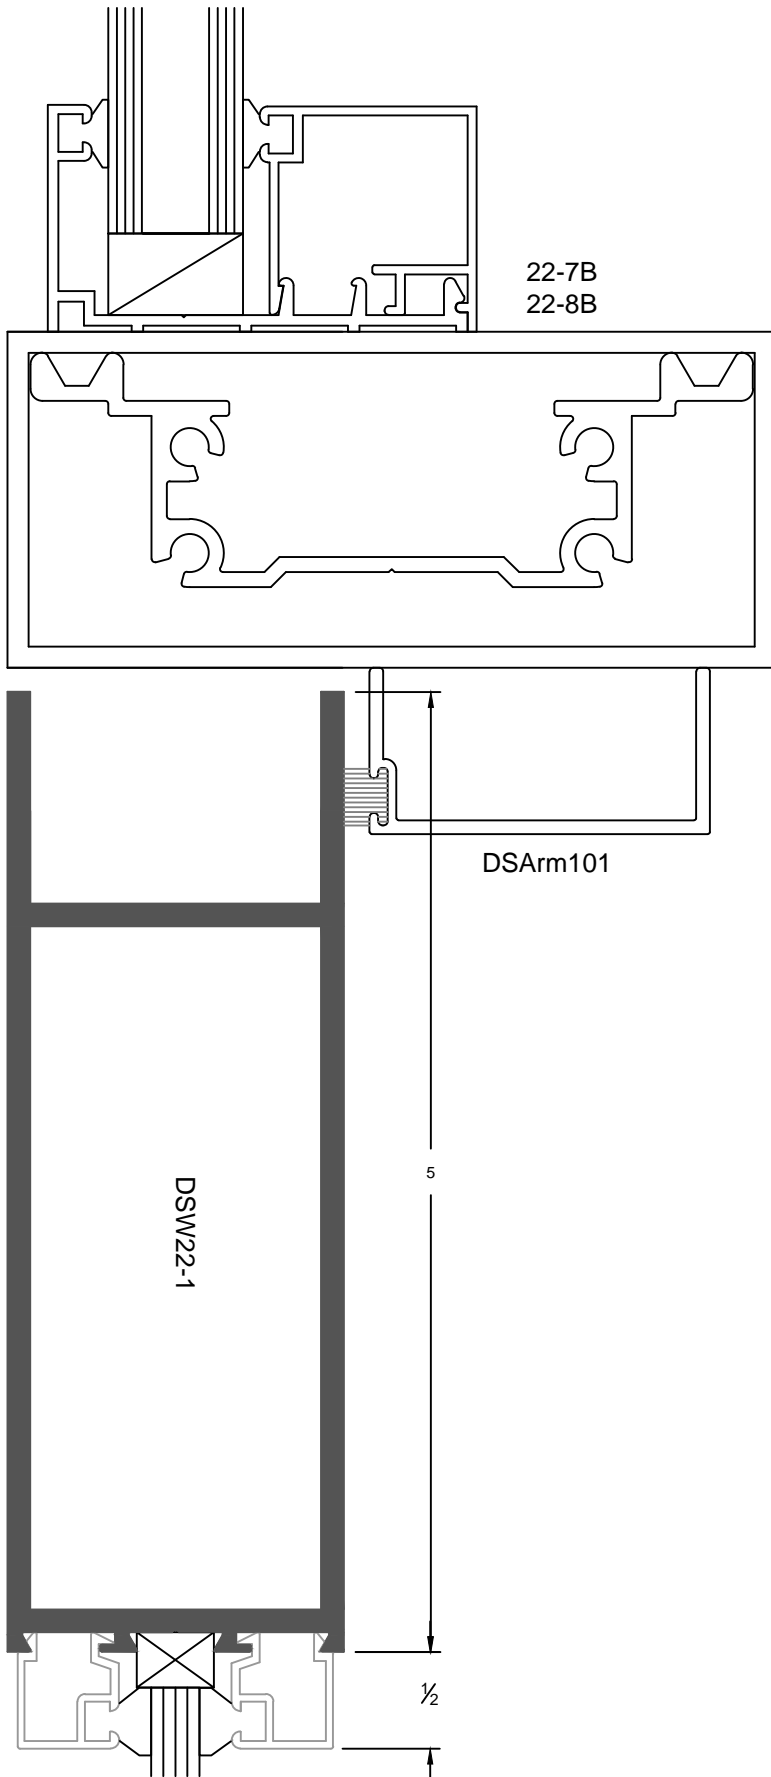

$\frac{1}{4}$ " Glass Stop & Stile

1" Glass Stop & Stile

Center Hung, Single Door

Offset Hung, Single Door

Meeting For Center / Offset Double Door

Top Rail

Bottom Rails