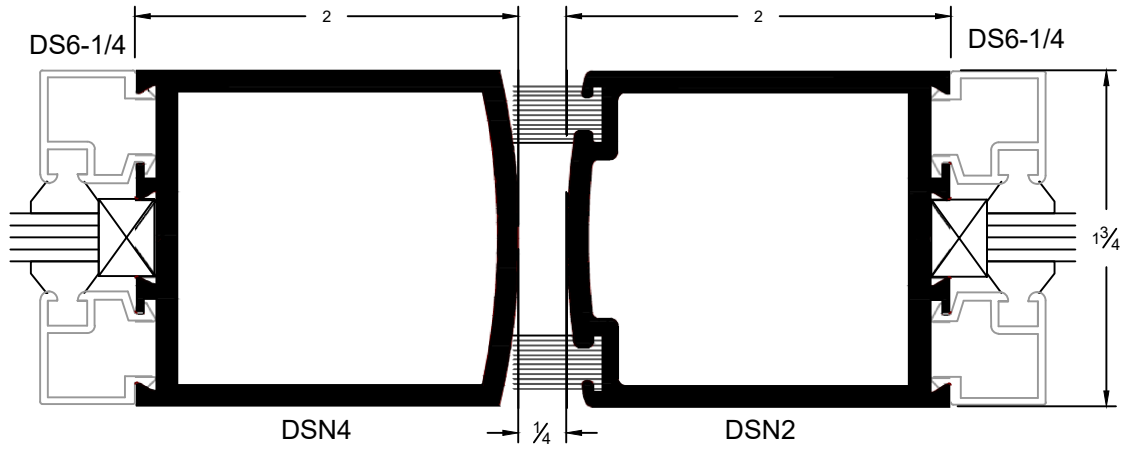

**NARROW STILES
ENTRANCE DOOR**

Joint of Door Stile
& 2" Top Rail
(Double Mohair)

Joint of Door Stile
& 10" Bottom Rail

NARROW STILES ENTRANCE DOOR

**NARROW STILES
ENTRANCE DOOR**

1/4" Glass Stop & Stile

1" Glass Stop & Stile

Center Hung, Single Door

Offset Hung, Single Door

Meeting For Center / Offset Door
(Double Mohair)

Meeting For Center / Offset Door
(Single Mohair)

NARROW STILES
ENTRANCE DOOR

Top Rail

**NARROW STILES
ENTRANCE DOOR**