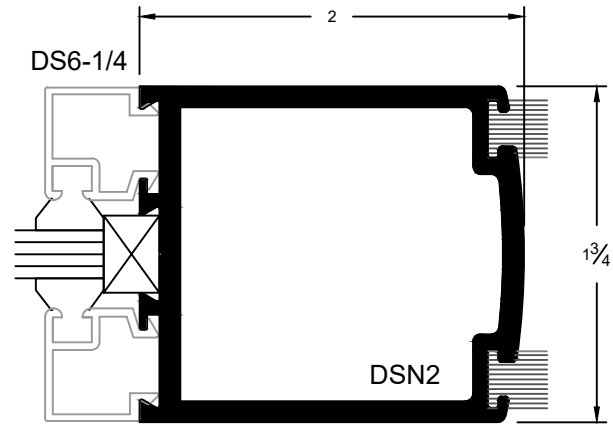

**NARROW STILES
ENTRANCE DOOR**

Joint of Door Stile
& 2" Top Rail
(Double Mohair)

Joint of Door Stile
& 10" Bottom Rail

NARROW STILES ENTRANCE DOOR

**NARROW STILES
ENTRANCE DOOR**

1/4" Glass Stop & Stile

1" Glass Stop & Stile

Center Hung, Single Door

Offset Hung, Single Door

Meeting For Center / Offset Door
(Double Mohair)

Meeting For Center / Offset Door
(Single Mohair)

NARROW STILES
ENTRANCE DOOR

Top Rail

**NARROW STILES
ENTRANCE DOOR**