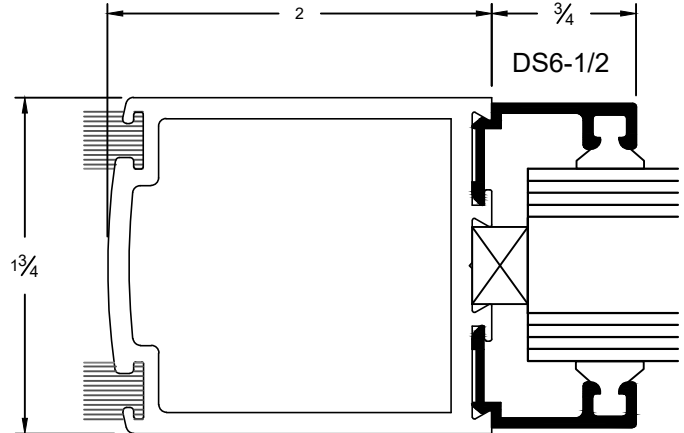

**NARROW STILES
ENTRANCE DOOR**

Joint of Door Stile
& 2" Top Rail
(Double Mohair)

Joint of Door Stile
& 10" Bottom Rail

NARROW STILES ENTRANCE DOOR

**NARROW STILES
ENTRANCE DOOR**

1/4" Glass Stop & Stile

1" Glass Stop & Stile

Center Hung, Single Door

Offset Hung, Single Door

Meeting For Center / Offset Door
(Double Mohair)

Meeting For Center / Offset Door
(Single Mohair)

NARROW STILES
ENTRANCE DOOR

Top Rail

**NARROW STILES
ENTRANCE DOOR**