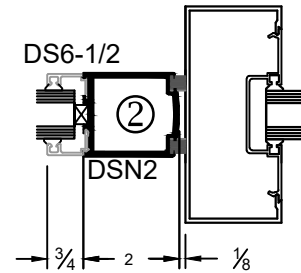

**NARROW STILES
ENTRANCE DOOR**

Joint of Door Stile
& 2" Top Rail
(Double Mohair)

Joint of Door Stile
& 10" Bottom Rail

NARROW STILES ENTRANCE DOOR

**NARROW STILES
ENTRANCE DOOR**

1/4" Glass Stop & Stile

1" Glass Stop & Stile

Center Hung, Single Door

Offset Hung, Single Door

Meeting For Center / Offset Door
(Double Mohair)

Meeting For Center / Offset Door
(Single Mohair)

NARROW STILES
ENTRANCE DOOR

Top Rail

**NARROW STILES
ENTRANCE DOOR**