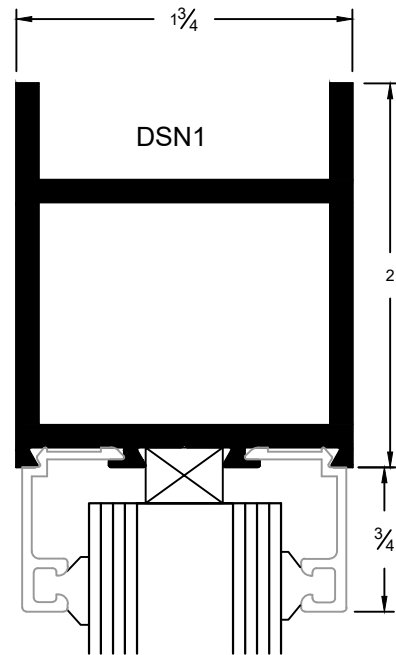

**NARROW STILES
ENTRANCE DOOR**

Joint of Door Stile
& 2" Top Rail
(Double Mohair)

Joint of Door Stile
& 10" Bottom Rail

NARROW STILES ENTRANCE DOOR

**NARROW STILES
ENTRANCE DOOR**

1/4" Glass Stop & Stile

1" Glass Stop & Stile

Center Hung, Single Door

Offset Hung, Single Door

Meeting For Center / Offset Door
(Double Mohair)

Meeting For Center / Offset Door
(Single Mohair)

NARROW STILES
ENTRANCE DOOR

Top Rail

**NARROW STILES
ENTRANCE DOOR**