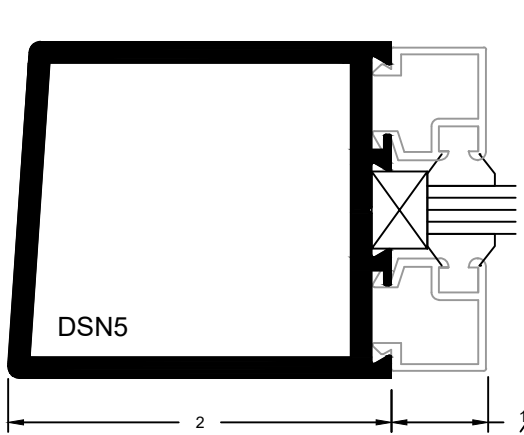

**NARROW STILES
ENTRANCE DOOR**

Joint of Door Stile
& 2" Top Rail
(Double Mohair)

Joint of Door Stile
& 10" Bottom Rail

NARROW STILES ENTRANCE DOOR

**NARROW STILES
ENTRANCE DOOR**

1/4" Glass Stop & Stile

1" Glass Stop & Stile

Center Hung, Single Door

Offset Hung, Single Door

Meeting For Center / Offset Door
(Double Mohair)

Meeting For Center / Offset Door
(Single Mohair)

NARROW STILES
ENTRANCE DOOR

Top Rail

**NARROW STILES
ENTRANCE DOOR**