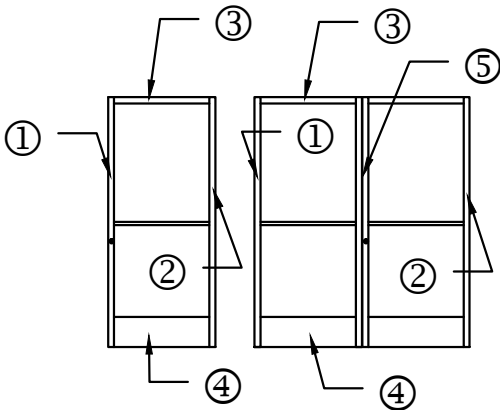

**NARROW STILES
ENTRANCE DOOR**

Joint of Door Stile
& 2" Top Rail
(Double Mohair)

Joint of Door Stile
& 10" Bottom Rail

NARROW STILES ENTRANCE DOOR

**NARROW STILES
ENTRANCE DOOR**

1/4" Glass Stop & Stile

1" Glass Stop & Stile

Center Hung, Single Door

Offset Hung, Single Door

Meeting For Center / Offset Door
(Double Mohair)

Meeting For Center / Offset Door
(Single Mohair)

NARROW STILES
ENTRANCE DOOR

Top Rail

**NARROW STILES
ENTRANCE DOOR**