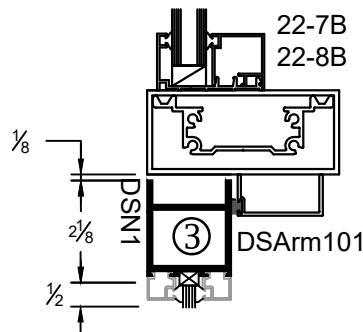

**NARROW STILES
ENTRANCE DOOR**

Joint of Door Stile
& 2" Top Rail
(Double Mohair)

Joint of Door Stile
& 10" Bottom Rail

NARROW STILES ENTRANCE DOOR

**NARROW STILES
ENTRANCE DOOR**

1/4" Glass Stop & Stile

1" Glass Stop & Stile

Center Hung, Single Door

Offset Hung, Single Door

Meeting For Center / Offset Door
(Double Mohair)

Meeting For Center / Offset Door
(Single Mohair)

NARROW STILES
ENTRANCE DOOR

Top Rail

**NARROW STILES
ENTRANCE DOOR**