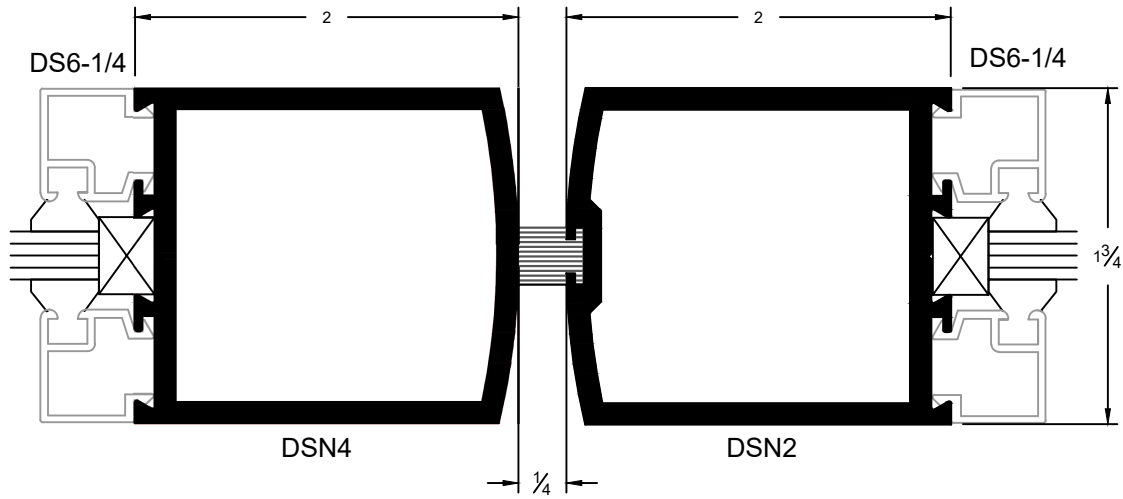

**NARROW STILES
ENTRANCE DOOR**

Joint of Door Stile
& 2" Top Rail
(Double Mohair)

Joint of Door Stile
& 10" Bottom Rail

NARROW STILES ENTRANCE DOOR

**NARROW STILES
ENTRANCE DOOR**

1/4" Glass Stop & Stile

1" Glass Stop & Stile

Center Hung, Single Door

Offset Hung, Single Door

Meeting For Center / Offset Door
(Double Mohair)

Meeting For Center / Offset Door
(Single Mohair)

NARROW STILES
ENTRANCE DOOR

Top Rail

**NARROW STILES
ENTRANCE DOOR**