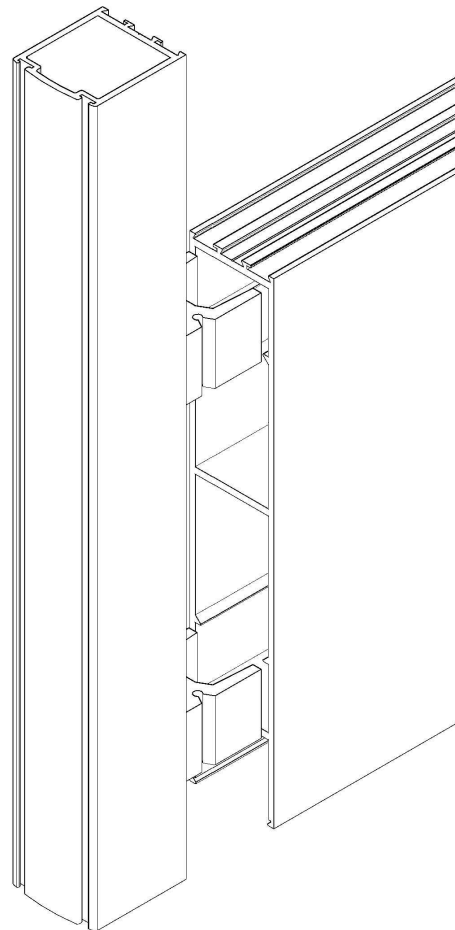

**NARROW STILES
ENTRANCE DOOR**

Joint of Door Stile
& 2" Top Rail
(Double Mohair)

Joint of Door Stile
& 10" Bottom Rail

NARROW STILES ENTRANCE DOOR

**NARROW STILES
ENTRANCE DOOR**

1/4" Glass Stop & Stile

1" Glass Stop & Stile

Center Hung, Single Door

Offset Hung, Single Door

Meeting For Center / Offset Door
(Double Mohair)

Meeting For Center / Offset Door
(Single Mohair)

NARROW STILES
ENTRANCE DOOR

Top Rail

**NARROW STILES
ENTRANCE DOOR**