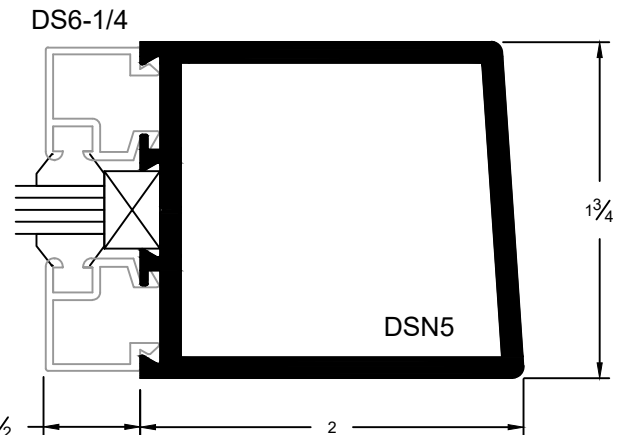

**NARROW STILES
ENTRANCE DOOR**

Joint of Door Stile
& 2" Top Rail
(Double Mohair)

Joint of Door Stile
& 10" Bottom Rail

NARROW STILES ENTRANCE DOOR

**NARROW STILES
ENTRANCE DOOR**

1/4" Glass Stop & Stile

1" Glass Stop & Stile

Center Hung, Single Door

Offset Hung, Single Door

Meeting For Center / Offset Door
(Double Mohair)

Meeting For Center / Offset Door
(Single Mohair)

NARROW STILES
ENTRANCE DOOR

Top Rail

**NARROW STILES
ENTRANCE DOOR**