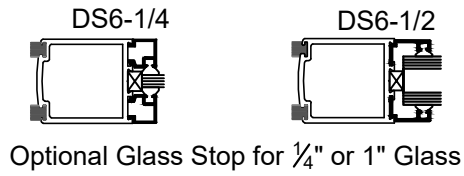

**NARROW STILES
ENTRANCE DOOR**

Joint of Door Stile
& 2" Top Rail
(Double Mohair)

Joint of Door Stile
& 10" Bottom Rail

NARROW STILES ENTRANCE DOOR

**NARROW STILES
ENTRANCE DOOR**

1/4" Glass Stop & Stile

1" Glass Stop & Stile

Center Hung, Single Door

Offset Hung, Single Door

Meeting For Center / Offset Door
(Double Mohair)

Meeting For Center / Offset Door
(Single Mohair)

NARROW STILES
ENTRANCE DOOR

Top Rail

**NARROW STILES
ENTRANCE DOOR**