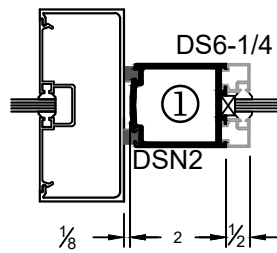

**NARROW STILES
ENTRANCE DOOR**

Joint of Door Stile
& 2" Top Rail
(Double Mohair)

Joint of Door Stile
& 10" Bottom Rail

NARROW STILES ENTRANCE DOOR

**NARROW STILES
ENTRANCE DOOR**

1/4" Glass Stop & Stile

1" Glass Stop & Stile

Center Hung, Single Door

Offset Hung, Single Door

Meeting For Center / Offset Door
(Double Mohair)

Meeting For Center / Offset Door
(Single Mohair)

NARROW STILES
ENTRANCE DOOR

Top Rail

**NARROW STILES
ENTRANCE DOOR**