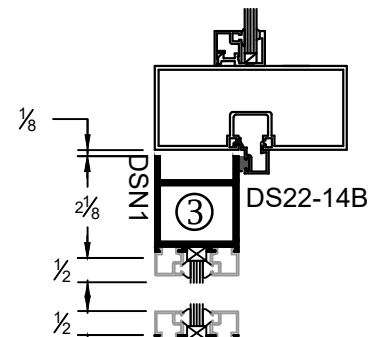

**NARROW STILES
ENTRANCE DOOR**

Joint of Door Stile
& 2" Top Rail
(Double Mohair)

Joint of Door Stile
& 10" Bottom Rail

NARROW STILES ENTRANCE DOOR

**NARROW STILES
ENTRANCE DOOR**

1/4" Glass Stop & Stile

1" Glass Stop & Stile

Center Hung, Single Door

Offset Hung, Single Door

Meeting For Center / Offset Door
(Double Mohair)

Meeting For Center / Offset Door
(Single Mohair)

NARROW STILES
ENTRANCE DOOR

Top Rail

**NARROW STILES
ENTRANCE DOOR**