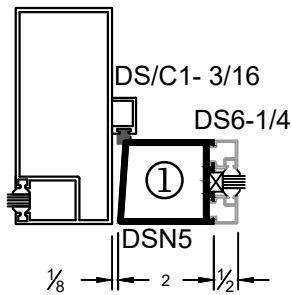

**NARROW STILES
ENTRANCE DOOR**

Joint of Door Stile
& 2" Top Rail
(Double Mohair)

Joint of Door Stile
& 10" Bottom Rail

NARROW STILES ENTRANCE DOOR

**NARROW STILES
ENTRANCE DOOR**

1/4" Glass Stop & Stile

1" Glass Stop & Stile

Center Hung, Single Door

Offset Hung, Single Door

Meeting For Center / Offset Door
(Double Mohair)

Meeting For Center / Offset Door
(Single Mohair)

NARROW STILES
ENTRANCE DOOR

Top Rail

**NARROW STILES
ENTRANCE DOOR**