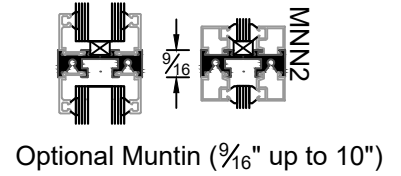

**NARROW STILES
ENTRANCE DOOR**

Joint of Door Stile
& 2" Top Rail
(Double Mohair)

Joint of Door Stile
& 10" Bottom Rail

NARROW STILES ENTRANCE DOOR

**NARROW STILES
ENTRANCE DOOR**

1/4" Glass Stop & Stile

1" Glass Stop & Stile

Center Hung, Single Door

Offset Hung, Single Door

Meeting For Center / Offset Door
(Double Mohair)

Meeting For Center / Offset Door
(Single Mohair)

NARROW STILES
ENTRANCE DOOR

Top Rail

**NARROW STILES
ENTRANCE DOOR**