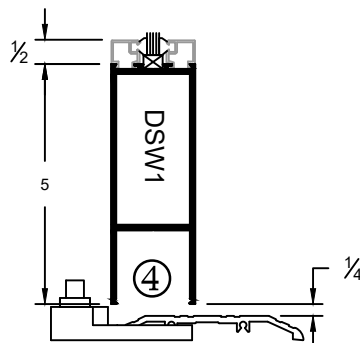

**NARROW STILES
ENTRANCE DOOR**

Joint of Door Stile
& 2" Top Rail
(Double Mohair)

Joint of Door Stile
& 10" Bottom Rail

NARROW STILES ENTRANCE DOOR

**NARROW STILES
ENTRANCE DOOR**

1/4" Glass Stop & Stile

1" Glass Stop & Stile