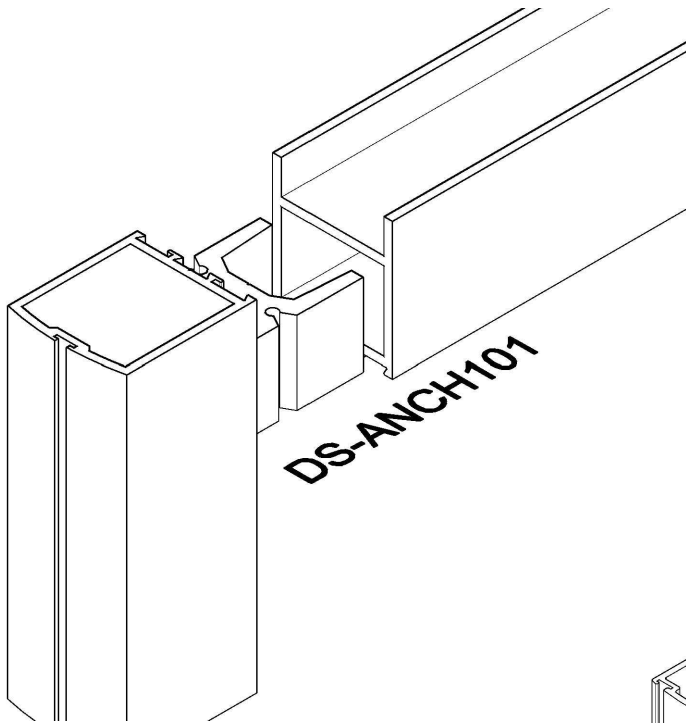

**NARROW STILES
ENTRANCE DOOR**

Joint of Door Stile
& 2" Top Rail
(Double Mohair)

Joint of Door Stile
& 10" Bottom Rail

NARROW STILES ENTRANCE DOOR

**NARROW STILES
ENTRANCE DOOR**

1/4" Glass Stop & Stile

1" Glass Stop & Stile

Center Hung, Single Door

Offset Hung, Single Door

Meeting For Center / Offset Door
(Double Mohair)

Meeting For Center / Offset Door
(Single Mohair)

NARROW STILES
ENTRANCE DOOR

Top Rail

**NARROW STILES
ENTRANCE DOOR**