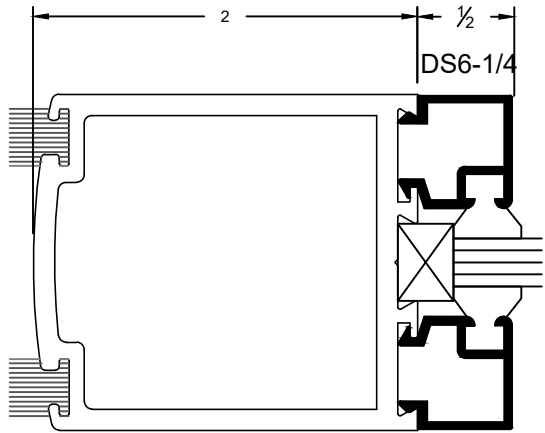

**NARROW STILES
ENTRANCE DOOR**

Joint of Door Stile
& 2" Top Rail
(Double Mohair)

Joint of Door Stile
& 10" Bottom Rail

NARROW STILES ENTRANCE DOOR

**NARROW STILES
ENTRANCE DOOR**

1/4" Glass Stop & Stile

1" Glass Stop & Stile

Center Hung, Single Door

Offset Hung, Single Door

Meeting For Center / Offset Door
(Double Mohair)

Meeting For Center / Offset Door
(Single Mohair)

NARROW STILES
ENTRANCE DOOR

Top Rail

**NARROW STILES
ENTRANCE DOOR**