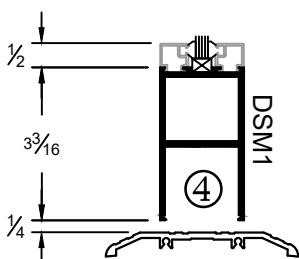

**NARROW STILES
ENTRANCE DOOR**

Joint of Door Stile
& 2" Top Rail
(Double Mohair)

Joint of Door Stile
& 10" Bottom Rail

NARROW STILES ENTRANCE DOOR

**NARROW STILES
ENTRANCE DOOR**

1/4" Glass Stop & Stile

1" Glass Stop & Stile

Center Hung, Single Door

Offset Hung, Single Door

Meeting For Center / Offset Door
(Double Mohair)

Meeting For Center / Offset Door
(Single Mohair)

NARROW STILES
ENTRANCE DOOR

Top Rail

**NARROW STILES
ENTRANCE DOOR**