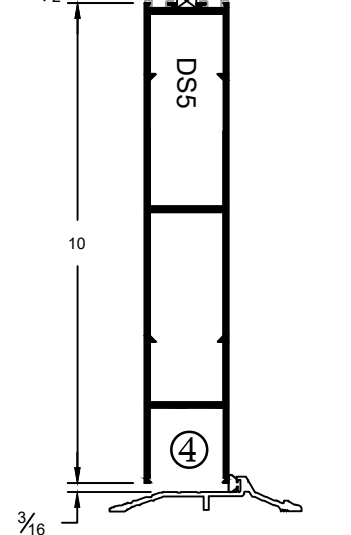

**NARROW STILES
ENTRANCE DOOR**

Joint of Door Stile
& 2" Top Rail
(Double Mohair)

Joint of Door Stile
& 10" Bottom Rail

NARROW STILES ENTRANCE DOOR

**NARROW STILES
ENTRANCE DOOR**

1/4" Glass Stop & Stile

1" Glass Stop & Stile

Center Hung, Single Door

Offset Hung, Single Door

Meeting For Center / Offset Door
(Double Mohair)

Meeting For Center / Offset Door
(Single Mohair)

NARROW STILES
ENTRANCE DOOR

Top Rail

**NARROW STILES
ENTRANCE DOOR**