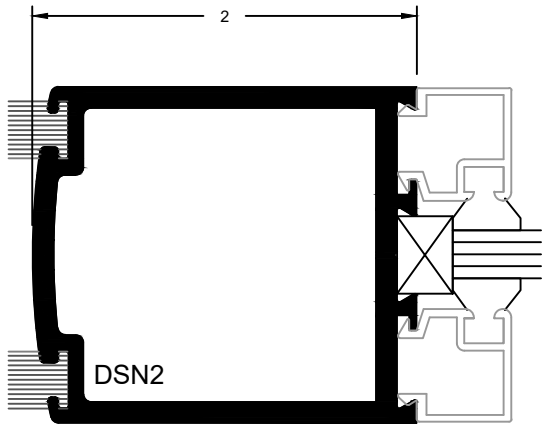

**NARROW STILES
ENTRANCE DOOR**

Joint of Door Stile
& 2" Top Rail
(Double Mohair)

Joint of Door Stile
& 10" Bottom Rail

NARROW STILES ENTRANCE DOOR

**NARROW STILES
ENTRANCE DOOR**

1/4" Glass Stop & Stile

1" Glass Stop & Stile

Center Hung, Single Door

Offset Hung, Single Door

Meeting For Center / Offset Door
(Double Mohair)

Meeting For Center / Offset Door
(Single Mohair)

NARROW STILES
ENTRANCE DOOR

Top Rail

**NARROW STILES
ENTRANCE DOOR**