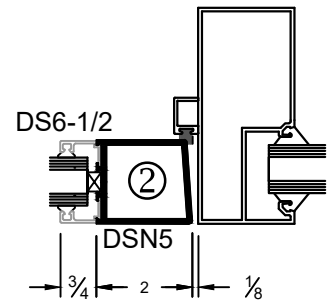

**NARROW STILES
ENTRANCE DOOR**

Joint of Door Stile
& 2" Top Rail
(Double Mohair)

Joint of Door Stile
& 10" Bottom Rail

NARROW STILES ENTRANCE DOOR

**NARROW STILES
ENTRANCE DOOR**

1/4" Glass Stop & Stile

1" Glass Stop & Stile

Center Hung, Single Door

Offset Hung, Single Door

Meeting For Center / Offset Door
(Double Mohair)

Meeting For Center / Offset Door
(Single Mohair)

NARROW STILES
ENTRANCE DOOR

Top Rail

**NARROW STILES
ENTRANCE DOOR**