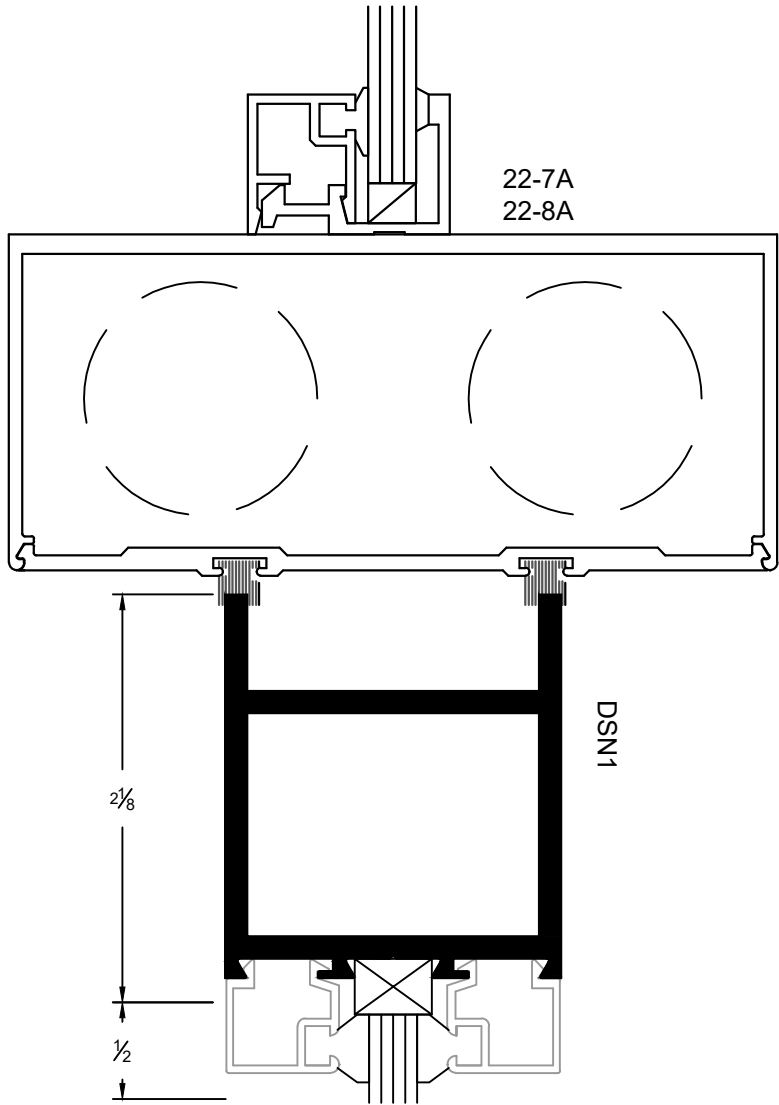

**NARROW STILES
ENTRANCE DOOR**

Joint of Door Stile
& 2" Top Rail
(Double Mohair)

Joint of Door Stile
& 10" Bottom Rail

NARROW STILES ENTRANCE DOOR

**NARROW STILES
ENTRANCE DOOR**

1/4" Glass Stop & Stile

1" Glass Stop & Stile

Center Hung, Single Door

Offset Hung, Single Door

Meeting For Center / Offset Door
(Double Mohair)

Meeting For Center / Offset Door
(Single Mohair)

NARROW STILES
ENTRANCE DOOR

Top Rail

**NARROW STILES
ENTRANCE DOOR**