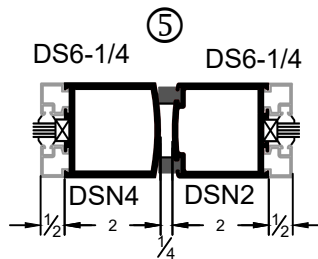

**NARROW STILES
ENTRANCE DOOR**

Joint of Door Stile
& 2" Top Rail
(Double Mohair)

Joint of Door Stile
& 10" Bottom Rail

NARROW STILES ENTRANCE DOOR

**NARROW STILES
ENTRANCE DOOR**

1/4" Glass Stop & Stile

1" Glass Stop & Stile

Center Hung, Single Door

Offset Hung, Single Door

Meeting For Center / Offset Door
(Double Mohair)

Meeting For Center / Offset Door
(Single Mohair)

NARROW STILES
ENTRANCE DOOR

Top Rail

**NARROW STILES
ENTRANCE DOOR**