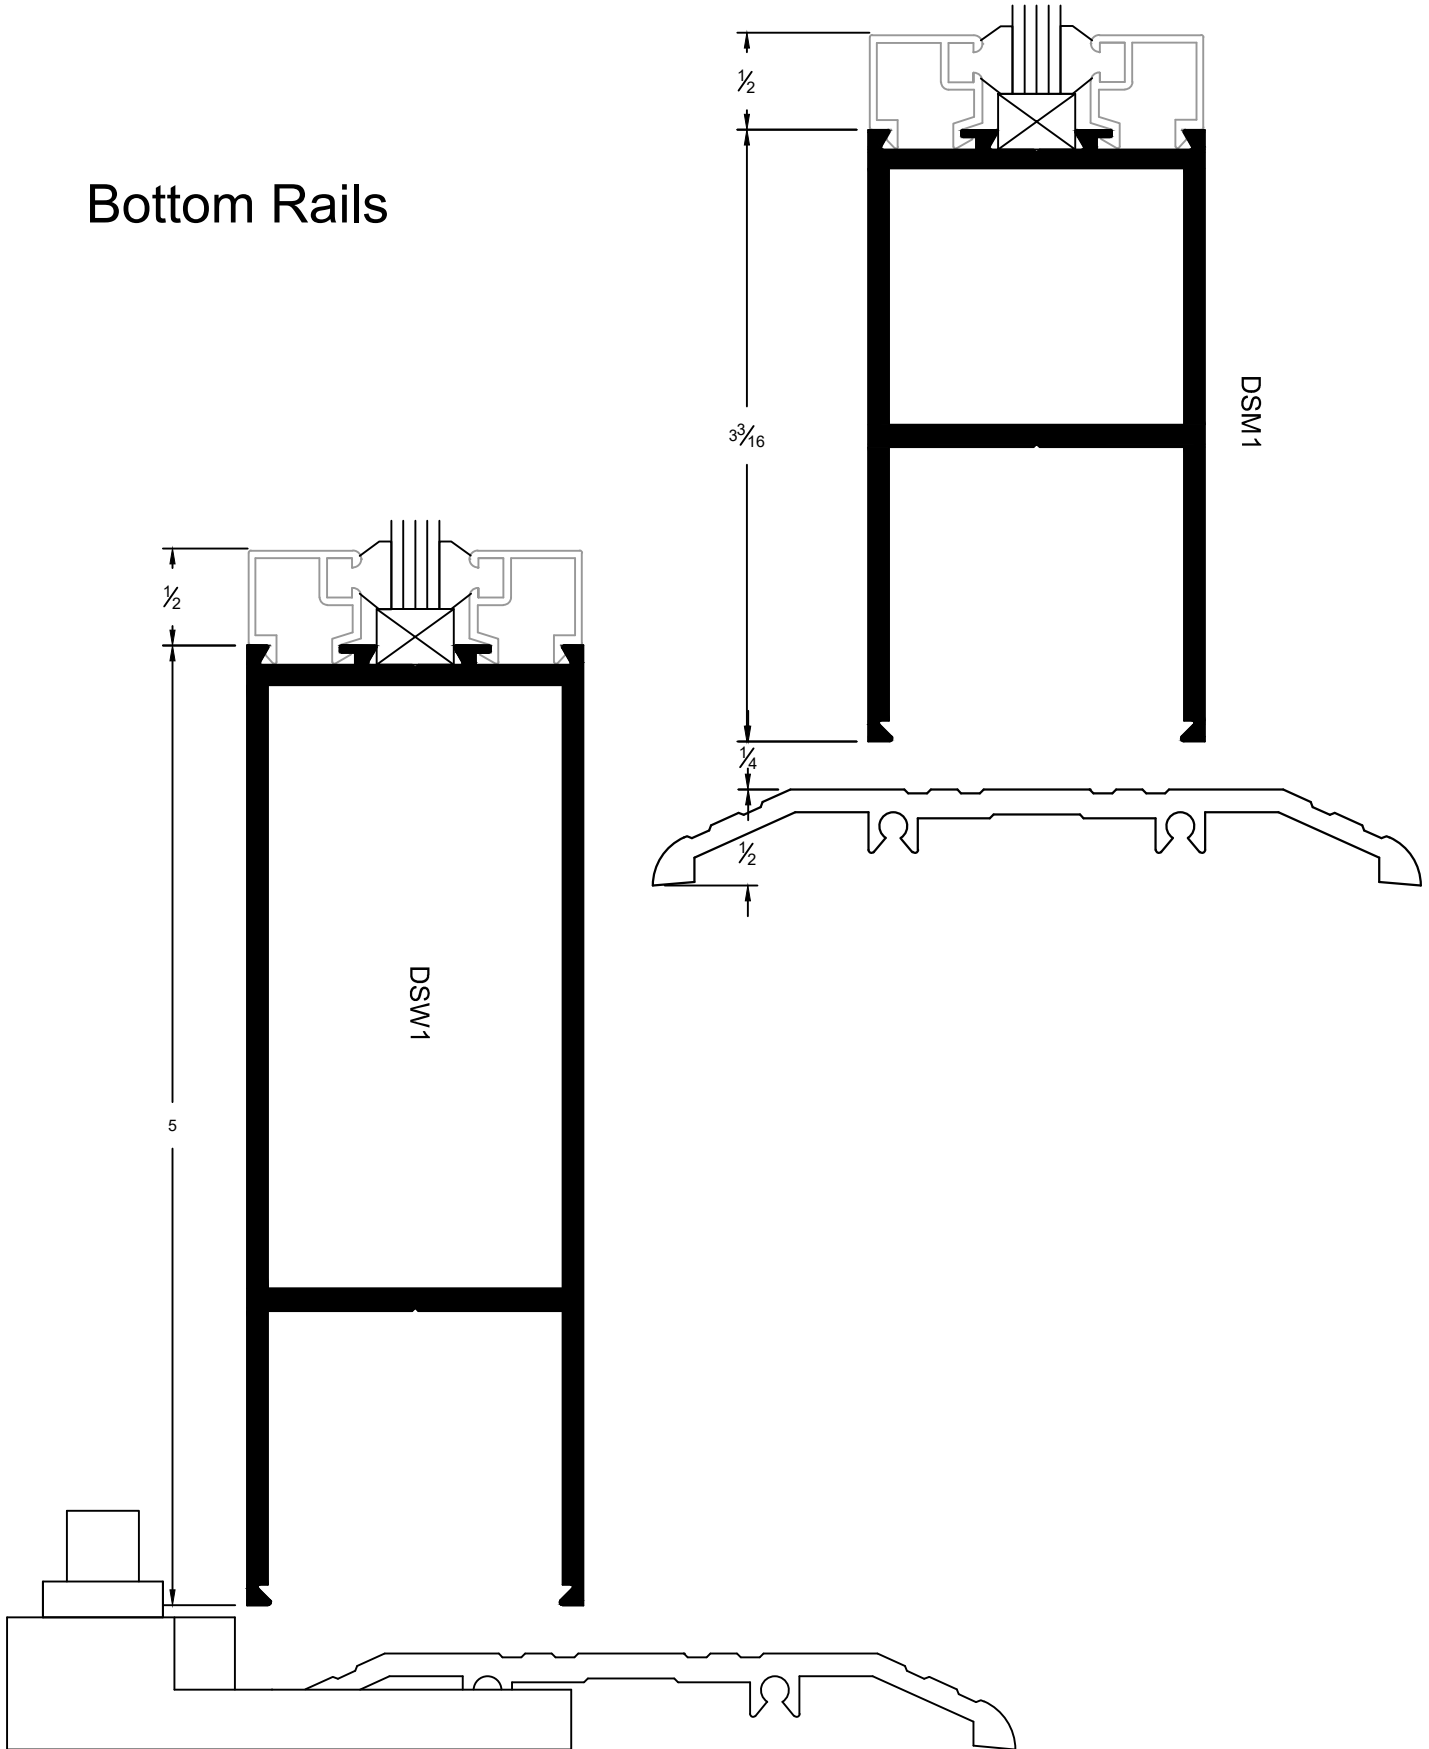

**NARROW STILES
ENTRANCE DOOR**

Joint of Door Stile
& 2" Top Rail
(Double Mohair)

Joint of Door Stile
& 10" Bottom Rail

NARROW STILES ENTRANCE DOOR

**NARROW STILES
ENTRANCE DOOR**

1/4" Glass Stop & Stile

1" Glass Stop & Stile

Center Hung, Single Door

Offset Hung, Single Door

Meeting For Center / Offset Door
(Double Mohair)

Meeting For Center / Offset Door
(Single Mohair)

NARROW STILES
ENTRANCE DOOR

Top Rail

**NARROW STILES
ENTRANCE DOOR**

Bottom Rails

NARROW STILES
ENTRANCE DOOR