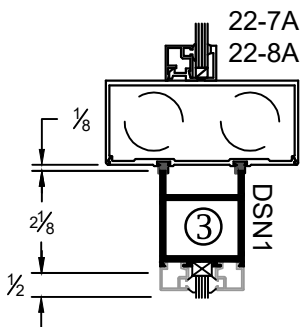

**NARROW STILES
ENTRANCE DOOR**

Joint of Door Stile
& 2" Top Rail
(Double Mohair)

Joint of Door Stile
& 10" Bottom Rail

NARROW STILES ENTRANCE DOOR

**NARROW STILES
ENTRANCE DOOR**

1/4" Glass Stop & Stile

1" Glass Stop & Stile

Center Hung, Single Door

Offset Hung, Single Door

Meeting For Center / Offset Door
(Double Mohair)

Meeting For Center / Offset Door
(Single Mohair)

NARROW STILES
ENTRANCE DOOR

Top Rail

**NARROW STILES
ENTRANCE DOOR**